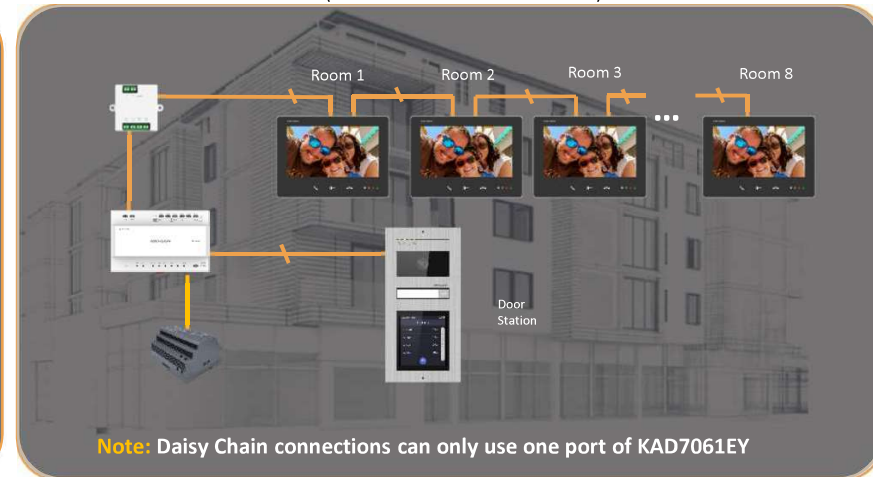

Basic Configuration

X10 X1

X10 X1

DEC knobs configuration

Automatic pairing of devices with the same building number, plug-and-play

E.g.
building 12
=1*10+2*1

2

Advanced Configuration

Long press the left button to send out AP hotspot – AP Mode

Connect to door station AP hotspot to start web configuration – issue personal info, set password, devices management, etc.

2-wire Video Intercom

Simple Configuration & Easy Retrofit – Multi-Family Topology

System product list

Indoor station
DS-KH7300EY-(W)TE2

Modular door station
DS-KD7003EY-IME2

Distributor
DS-KAD7060EY

Power adapter
DS-KAW150-4N

Note: Each channel of distributor 7060 can be connected to 1 door station / 1 main and 3 sub indoor stations / 8 main indoor stations.

2-wire Video Intercom

Simple Configuration & Easy Retrofit – Single Floor Topology

Star connection through DS-KAD7061EY
maximum **4 main indoor stations** from 4 ports of KAD7061EY

Daisy chain connection through DS-KAD7061EY
(maximum **8 indoor stations**)