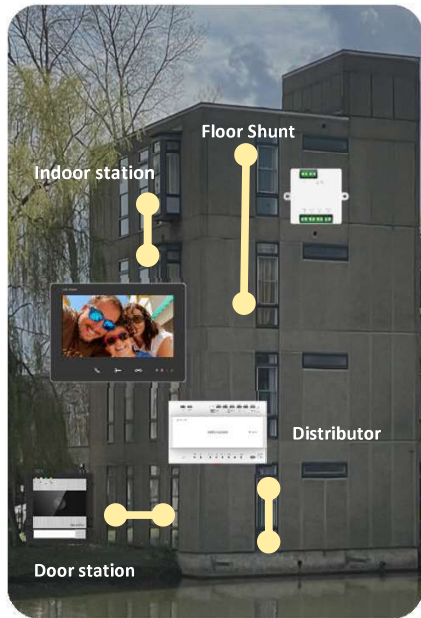

Distributor
DS-KAD7060EY

Power adapter
DS-KAW150-4N

2-wire Video Intercom

Simple Configuration & Easy Retrofit – Single Building Topology

1 power supply for whole system

- Maximum **22** indoor station with W (Wi-Fi) or **64** without W in one building
- Maximum **16 floor shunt** can be cascaded (the cable need to be (better than AWG20))

— 2 wire cable
— Power cable

Note: Due to system power consumption limitations, 7060 needs to be cascaded and powered separately when maximum number of indoor stations are exceeded

2-wire Video Intercom

Simple Configuration & Easy Retrofit – Single Building (Fusion Topology)

— 2 wire cable
— Power cable

1 power supply for whole system

Note: Due to system power consumption limitations, device needs to be powered separately after 64 or 22 indoor stations are exceeded