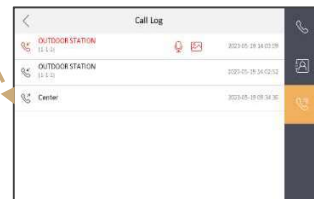

VS

Third Party Brands

2-wire Video Intercom

Abundant Features with Intuitive Controls

- 7-inch touchable screen, brings you a tablet-like operating experience
- Receiving calls, unlocking doors via Hik-Connect App from anywhere at any time

All in a few clicks

Touchable home screen

Live view check

Audio & Video message

Remote control via HC App

2-wire Video Intercom

No configuration, easy and convenient

1