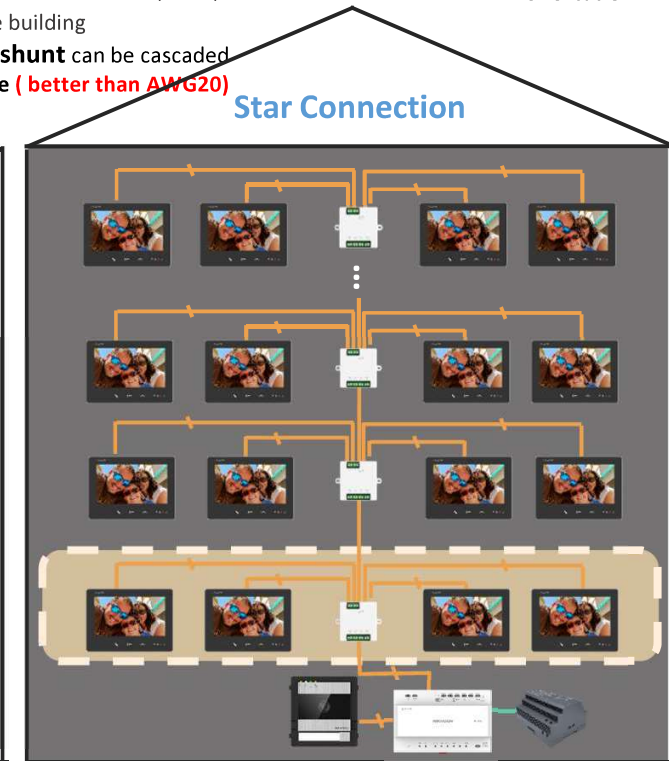

Note: Daisy Chain connections can only use one port of KAD7061EY

— 2 wire cable — Power cable

System product list

Indoor station
DS-KH7300EY-(W)TE2

Modular door station
DS-KD7003EY-IME2

Floor shunt
DS-KAD7061EY

Distributor
DS-KAD7060EY

Power adapter
DS-KAW150-4N

2-wire Video Intercom

Simple Configuration & Easy Retrofit – Single Building Topology

1 power supply for whole system

- Maximum **22** indoor station with W (Wi-Fi) or **64** without W in one building
- Maximum **16 floor shunt** can be cascaded (the cable need to be (better than AWG20))

— 2 wire cable
— Power cable

Note: Due to system power consumption limitations, 7060 needs to be cascaded and powered separately when maximum number of indoor stations are exceeded

2-wire Video Intercom