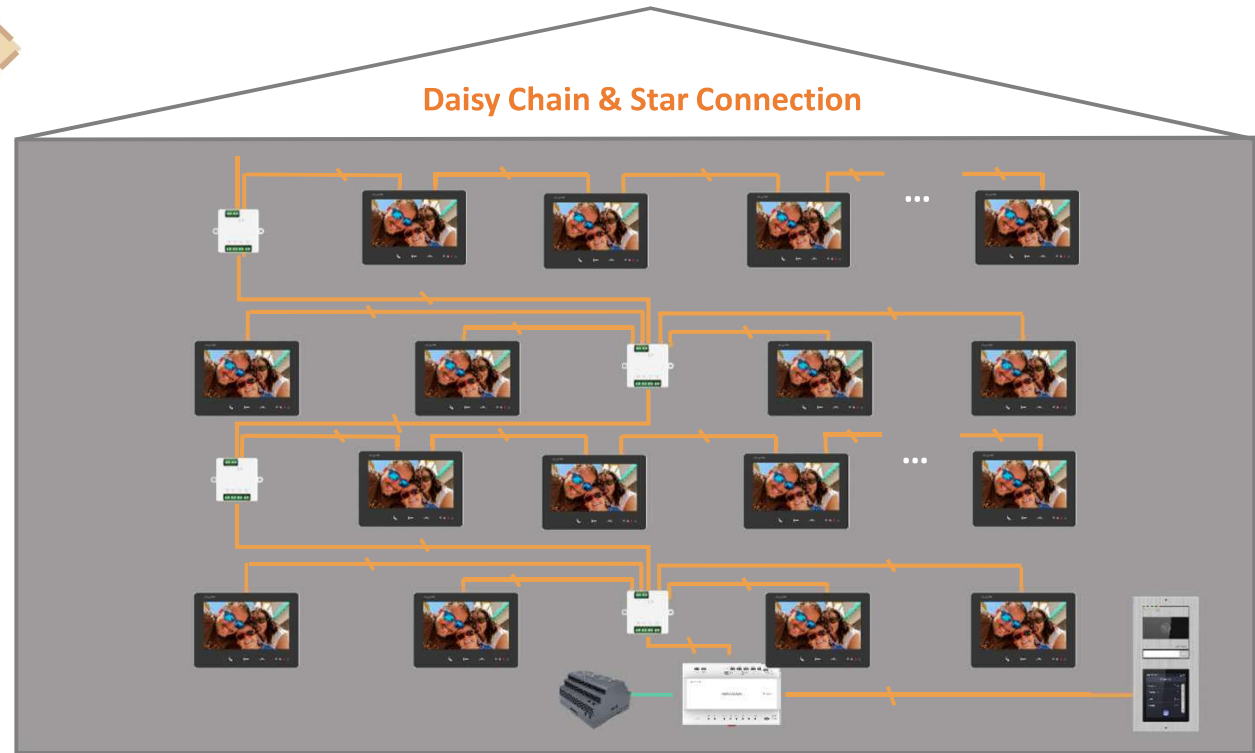

Distributor
DS-KAD7060EY

Power adapter
DS-KAW150-4N

2-wire Video Intercom

Simple Configuration & Easy Retrofit – Single Building Topology

1 power supply for whole system

- Maximum **22** indoor station with W (Wi-Fi) or **64** without W in one building
- Maximum **16 floor shunt** can be cascaded (the cable need to be (better than AWG20))

— 2 wire cable
— Power cable

Note: Due to system power consumption limitations, 7060 needs to be cascaded and powered separately when maximum number of indoor stations are exceeded

2-wire Video Intercom

Simple Configuration & Easy Retrofit – Single Building (Fusion Topology)

— 2 wire cable
— Power cable

1 power supply for whole system

Note: Due to system power consumption limitations, device needs to be powered separately after 64 or 22 indoor stations are exceeded

2-wire Video Intercom

Simple Configuration & Easy Retrofit – Multiple Buildings Topology

- Up to **16** buildings can be connected in the system via **KAD7060EY-S**
- Up to **10** outer door stations can be connected.
- Up to **16** sub door stations can be connected.