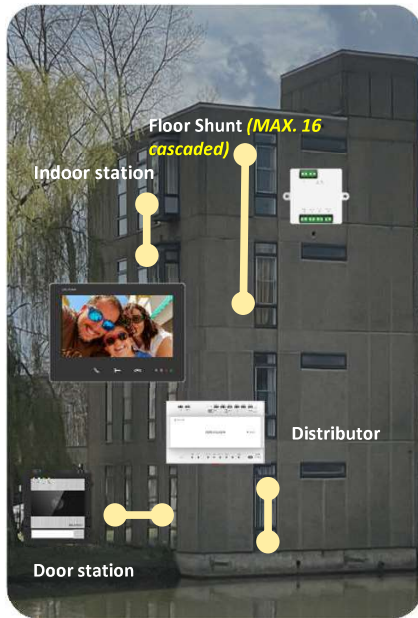

Note: Daisy Chain connections can only use one port of KAD7061EY

— 2 wire cable — Power cable

System product list

Indoor station
DS-KH7300EY-(W)TE2

Modular door station
DS-KD7003EY-IME2

Floor shunt
DS-KAD7061EY

Distributor
DS-KAD7060EY

Power adapter
DS-KAW150-4N

2-wire Video Intercom

Simple Configuration & Easy Retrofit – Single Building Topology

1 power supply for whole system

- Maximum **22** indoor station with W (Wi-Fi) or **64** without W in one building
- Maximum **16 floor shunt** can be cascaded (the cable need to be (better than AWG20))

— 2 wire cable
— Power cable

Note: Due to system power consumption limitations, 7060 needs to be cascaded and powered separately when maximum number of indoor stations are exceeded

2-wire Video Intercom