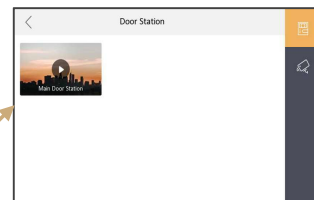

VS

Third Party Brands

2-wire Video Intercom

Abundant Features with Intuitive Controls

- 7-inch touchable screen, brings you a tablet-like operating experience
- Receiving calls, unlocking doors via Hik-Connect App from anywhere at any time

All in a few clicks

Touchable home screen

Live view check

Audio & Video message

Remote control via HC App

2-wire Video Intercom

No configuration, easy and convenient

1