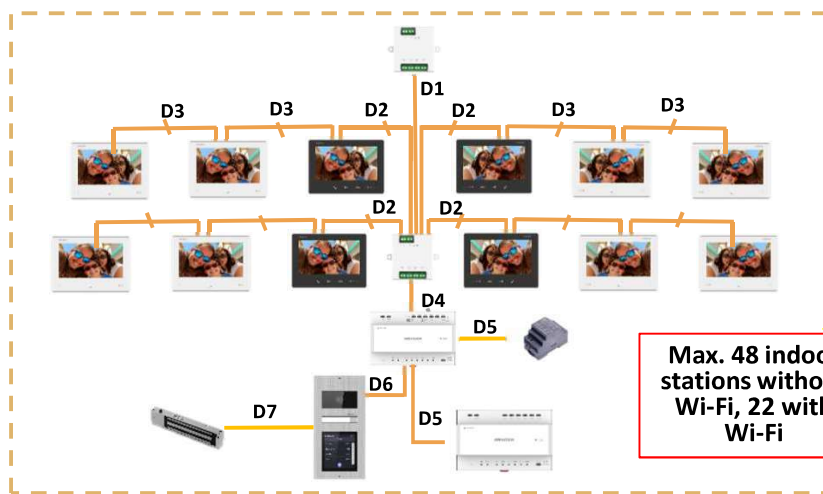

Simple Configuration & Easy Retrofit – Single Building (Fusion Topology)

— 2 wire cable
— Power cable

1 power supply for whole system

Note: Due to system power consumption limitations, device needs to be powered separately after 64 or 22 indoor stations are exceeded

2-wire Video Intercom

Simple Configuration & Easy Retrofit – Multiple Buildings Topology

- Up to **16** buildings can be connected in the system via **KAD7060EY-S**
- Up to **10** outer door stations can be connected.
- Up to **16** sub door stations can be connected.

2-wire Video Intercom

- Maximum system wiring capacity

Max. 48 indoor stations without Wi-Fi, 22 with Wi-Fi

Max. 64 indoor stations without Wi-Fi, 22 with Wi-Fi

- D1: 7061 floor shunt cascade
- D2: 7061 to main indoor station
- D3: indoor station to indoor station
- D4: 7061 to 7060 main distributor
- D5: 7060 to other building (power module, 7060, 7060-S)
- D6: 7061 to door station
- D7: door station to electronic lock (power supply)