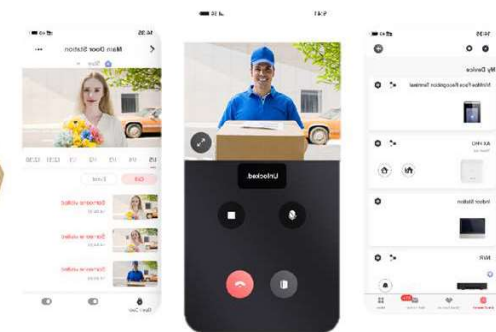

VS

Third Party Brands

2-wire Video Intercom

Abundant Features with Intuitive Controls

- 7-inch touchable screen, brings you a tablet-like operating experience
- Receiving calls, unlocking doors via Hik-Connect App from anywhere at any time

All in a few clicks

Touchable home screen

Live view check

Audio & Video message

Remote control via HC App

2-wire Video Intercom

No configuration, easy and convenient

1

Basic Configuration

X10 X1

X10 X1

DEC knobs configuration

Automatic pairing of devices with the same building number, plug-and-play

E.g.
building 12
=1*10+2*1

2

Advanced Configuration