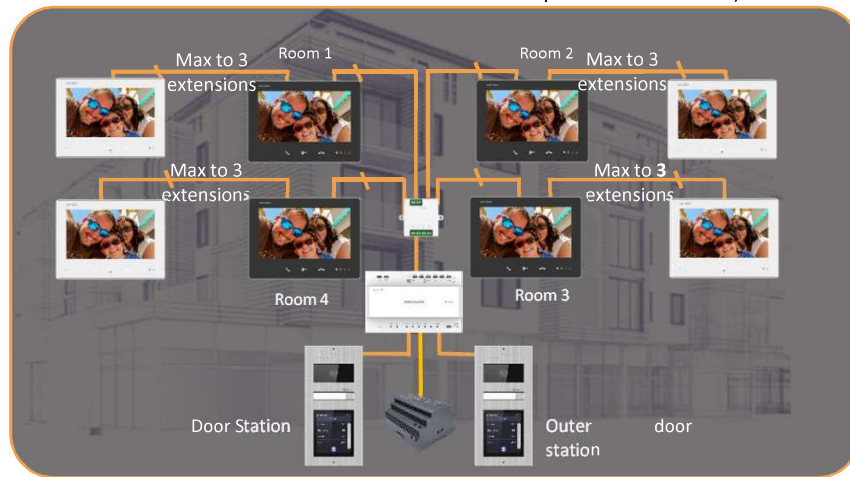

Long press the left button to send out AP hotspot – AP Mode

Connect to door station AP hotspot to start web configuration – issue personal info, set password, devices management, etc.

2-wire Video Intercom

Simple Configuration & Easy Retrofit – Multi-Family Topology

System product list

Indoor station
DS-KH7300EY-(W)TE2

Modular door station
DS-KD7003EY-IME2

Distributor
DS-KAD7060EY

Power adapter
DS-KAW150-4N

Note: Each channel of distributor 7060 can be connected to 1 door station / 1 main and 3 sub indoor stations / 8 main indoor stations.

2-wire Video Intercom

Simple Configuration & Easy Retrofit – Single Floor Topology

Star connection through DS-KAD7061EY
maximum **4 main indoor stations** from 4 ports of KAD7061EY

Daisy chain connection through DS-KAD7061EY
(maximum **8 indoor stations**)