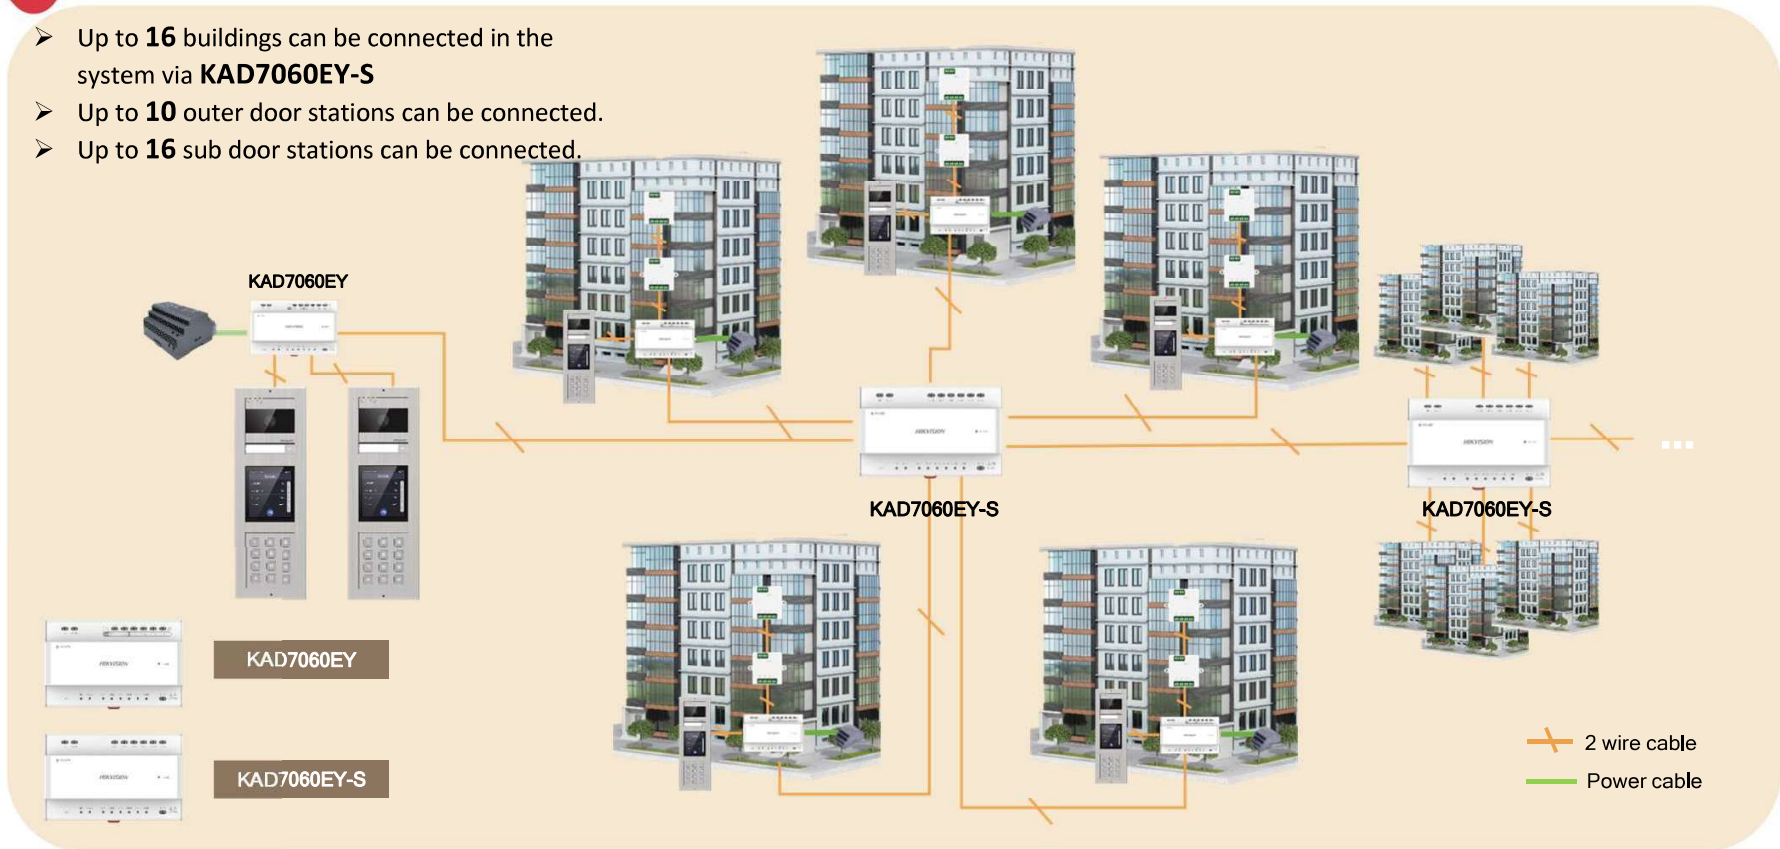

Note: Daisy Chain connections can only use one port of KAD7061EY

— 2 wire cable — Power cable

System product list

Indoor station
DS-KH7300EY-(W)TE2

Modular door station
DS-KD7003EY-IME2

Floor shunt
DS-KAD7061EY

— 2 wire cable
— Power cable

Note: Due to system power consumption limitations, 7060 needs to be cascaded and powered separately when maximum number of indoor stations are exceeded

2-wire Video Intercom

Simple Configuration & Easy Retrofit – Single Building (Fusion Topology)

— 2 wire cable
— Power cable

1 power supply for whole system

Note: Due to system power consumption limitations, device needs to be powered separately after 64 or 22 indoor stations are exceeded

2-wire Video Intercom

Simple Configuration & Easy Retrofit – Multiple Buildings Topology

- Up to **16** buildings can be connected in the system via **KAD7060EY-S**
- Up to **10** outer door stations can be connected.
- Up to **16** sub door stations can be connected.