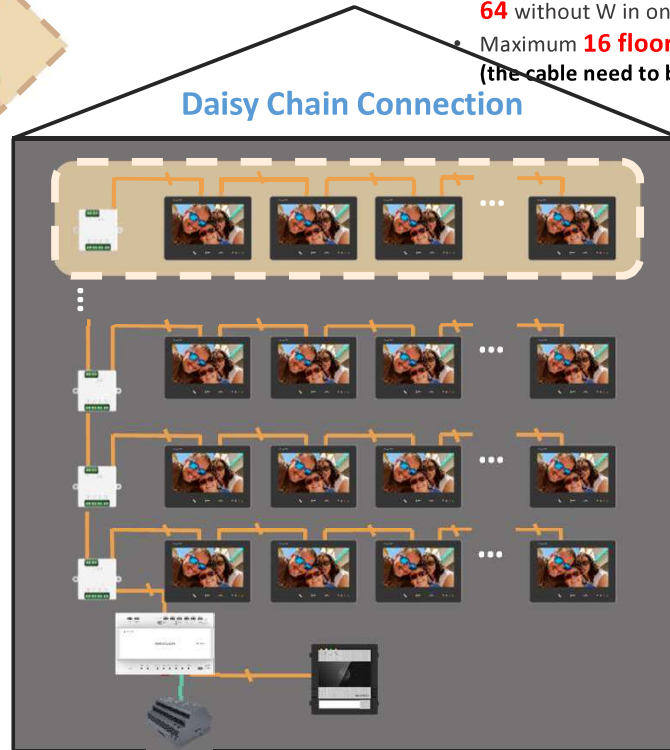

2-wire Video Intercom

Simple Configuration & Easy Retrofit – Single Building Topology

1 power supply for whole system

- Maximum **22** indoor station with W (Wi-Fi) or **64** without W in one building
- Maximum **16 floor shunt** can be cascaded (the cable need to be (better than AWG20))

— 2 wire cable
— Power cable

Note: Due to system power consumption limitations, 7060 needs to be cascaded and powered separately when maximum number of indoor stations are exceeded