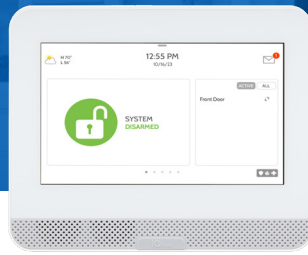

One Platform. Every Application.

IQ NS
NO SCREEN

IQ 4 HUB
COST-EFFECTIVE

IQ PANEL 4
FLAGSHIP

Comparison Chart

Hardware			
7" Touchscreen		✓	✓
8-Core CPU	✓	✓	✓
LTE & Wi-Fi Dual-Path Communication Built In	✓	✓	✓
PowerG	✓	✓	✓
Z-Wave Plus (800 Series)	✓	✓	✓
Bluetooth Disarming	✓	✓	✓
Zigbee (Optional)	✓	✓	✓
Music Streaming		✓	✓
Microphones		1	3, with echo cancellation
8MP Panel Camera with Flex Tilt			✓
Panel Glass Break Detector			✓
Panel Motion Detector			✓
24-Hour Lithium Polymer Backup Battery Pre-installed	✓	✓	✓
Smart Mount Installation	✓	✓	✓
Compatible with IQ Base			✓
Option for Black Housing			✓
Software			
	IQ4 NS	IQ4 Hub	IQ Panel 4
Live View, Live Answer Doorbell & Cameras		✓	✓
Weather on Home Screen		✓	✓
Photo Frame Screen Saver		✓	✓
PowerManage & ConnectAlarm Integration	✓	✓	✓
Security			
	IQ4 NS	IQ4 Hub	IQ Panel 4
4-Watt Speakers	1	1	4
85dB Siren	✓	✓	✓
128 Zones	✓	✓	✓
4 Partitions	✓	✓	✓
Up to 242 User Codes	✓	✓	✓
Encrypted Sensors	✓	✓	✓
Hardwired expansion module support	✓	✓	✓
2-Way Voice			✓
EN Grade 2 Certification	✓	✓	✓