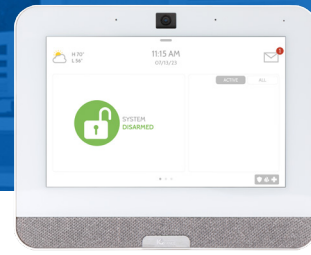

One Platform. Every Application.

IQ NS
NO SCREEN

IQ 4 HUB
COST-EFFECTIVE

IQ PANEL 4
FLAGSHIP

Comparison Chart

Hardware			
7" Touchscreen		✓	✓
8-Core CPU	✓	✓	✓
LTE & Wi-Fi Dual-Path Communication Built In	✓	✓	✓
PowerG	✓	✓	✓
Z-Wave Plus (800 Series)	✓	✓	✓
Bluetooth Disarming	✓	✓	✓
Zigbee (Optional)	✓	✓	✓
Music Streaming		✓	✓
Microphones		1	3, with echo cancellation
8MP Panel Camera with Flex Tilt			✓
Panel Glass Break Detector			✓
Panel Motion Detector			✓
24-Hour Lithium Polymer Backup Battery Pre-installed	✓	✓	✓
Smart Mount Installation	✓	✓	✓
Compatible with IQ Base			✓
Option for Black Housing			✓
Software			
	IQ4 NS	IQ4 Hub	IQ Panel 4
Live View, Live Answer Doorbell & Cameras		✓	✓
Weather on Home Screen		✓	✓
Photo Frame Screen Saver		✓	✓
PowerManage & ConnectAlarm Integration	✓	✓	✓
Security			
	IQ4 NS	IQ4 Hub	IQ Panel 4
4-Watt Speakers	1	1	4
85dB Siren	✓	✓	✓
128 Zones	✓	✓	✓
4 Partitions	✓	✓	✓
Up to 242 User Codes	✓	✓	✓
Encrypted Sensors	✓	✓	✓
Hardwired expansion module support	✓	✓	✓
2-Way Voice			✓
EN Grade 2 Certification	✓	✓	✓