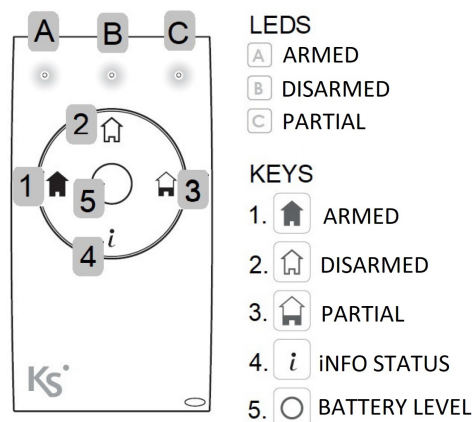

PANIC/SOS function (any key)