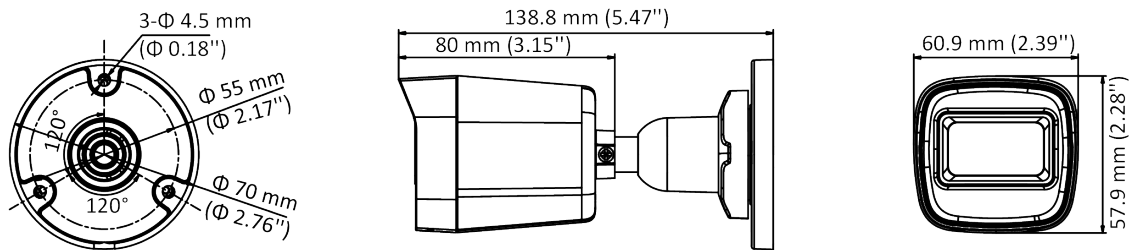

DS-2CE16D0T-ITF 2 MP Camera

- 2 MP, 1920 × 1080 resolution
- 2.8 mm, 3.6 mm, 6 mm fixed lens
- 4 in 1 video output (switchable TVI/AHD/CVI/CVBS)
- Smart IR, up to 30 m IR distance
- IP67

Specification

Camera	
Image Sensor	2 MP CMOS
Signal System	PAL/NTSC
Resolution	1920 (H) × 1080 (V)
Frame Rate	TVI: 1080P@30fps, 1080P@25fps CVI: 1080P@30fps, 1080P@25fps AHD: 1080P@30fps, 1080P@25fps CVBS: PAL/NTSC
Min. illumination	0.01 Lux@(F1.2, AGC ON), 0 Lux with IR
Shutter Time	PAL: 1/25 s to 1/50, 000 s NTSC: 1/30 s to 1/50, 000 s
Lens	2.8 mm, 3.6 mm, 6 mm fixed lens
Field of View	2.8 mm, horizontal FOV: 106.4°, vertical FOV: 57.9°, diagonal FOV: 124.6° 3.6 mm, horizontal FOV: 79.6°, vertical FOV: 43.5°, diagonal FOV: 93.7° 6 mm, horizontal FOV: 51.9°, vertical FOV: 30°, diagonal FOV: 58.8°
Lens Mount	M12
Day & Night	ICR
WDR (Wide Dynamic Range)	Digital WDR
Angle Adjustment	Pan: 0 to 360°, Tilt: 0 to 90°, Rotation: 0 to 360°
Menu	
Image Mode	STD/HIGH-SAT
AGC	Yes
Day/Night Mode	Auto/Color/BW (Black and White)
White Balance	Auto/Manual
AE (Auto Exposure) Mode	Global/BLC/HLC/DWDR
Noise Reduction	2D DNR
Language	English
Function	Brightness, Sharpness, Smart IR
Interface	
Video Output	Switchable TVI/AHD/CVI/CVBS
General	
Operating Conditions	-40 °C to 60 °C (-40 °F to 140 °F), humidity 90% or less (non-condensing)
Power Supply	12 VDC ± 25%
Power Consumption	Max. 3 W
Protection Level	IP67
Material	Metal
IR Range	Up to 30 m
Communication	HIKVISION-C

General

Dimensions	57.9 mm × 60.9 mm × 138.8 mm (2.28" × 2.39" × 5.47")
Weight	Approx. 257 g (0.57 lb.)

Available Model

DS-2CE16D0T-ITF

Dimension

Accessory

**DS-1280ZJ-XS
Junction Box**

Distributed by