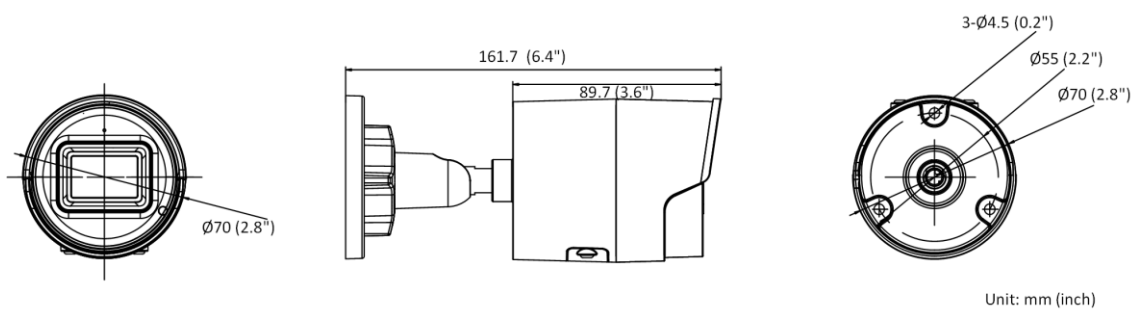

Storage Conditions	-30 °C to 60 °C (-22 °F to 140 °F). Humidity 95% or less (non-condensing)
Startup and Operating Conditions	-30 °C to 60 °C (-22 °F to 140 °F). Humidity 95% or less (non-condensing)
Power Supply	12 VDC ± 25%, reverse polarity protection PoE: (802.3af, 36 V to 57 V), Class 3
Power Consumption and Current	12 VDC, 0.5 A, max. 6 W PoE (802.3af, 36 V to 57 V), 0.2 A to 0.13 A, max. 7 W
Power Interface	Ø5.5 mm coaxial power plug
Camera Dimension	Ø70 × 161.7 mm (Ø2.76" × 6.37")
Package Dimension	216 × 121 × 118 mm (8.6" × 4.8" × 4.7")
Camera Weight	Approx. 490 g (1.1 lb.)
With Package Weight	Approx. 724 g (1.6 lb.)
Approval	
EMC	FCC (47 CFR Part 15, Subpart B); CE-EMC (EN 55032: 2015, EN 61000-3-2: 2014, EN 61000-3-3: 2013, EN 50130-4: 2011 +A1: 2014); RCM (AS/NZS CISPR 32: 2015); IC (ICES-003: Issue 6, 2016); KC (KN 32: 2015, KN 35: 2015)
Safety	UL (UL 60950-1); CB (IEC 60950-1:2005 + Am 1:2009 + Am 2:2013); CE-LVD (EN 60950-1:2005 + Am 1:2009 + Am 2:2013); BIS (IS 13252(Part 1):2010+A1:2013+A2:2015)
Environment	CE-RoHS (2011/65/EU); WEEE (2012/19/EU); Reach (Regulation (EC) No 1907/2006)
Protection	IP67 (IEC 60529-2013)

▪ Available Model

DS-2CD2043G2-I (2.8/4/6 mm)

DS-2CD2043G2-IU (2.8/4/6 mm)

▪ Dimension