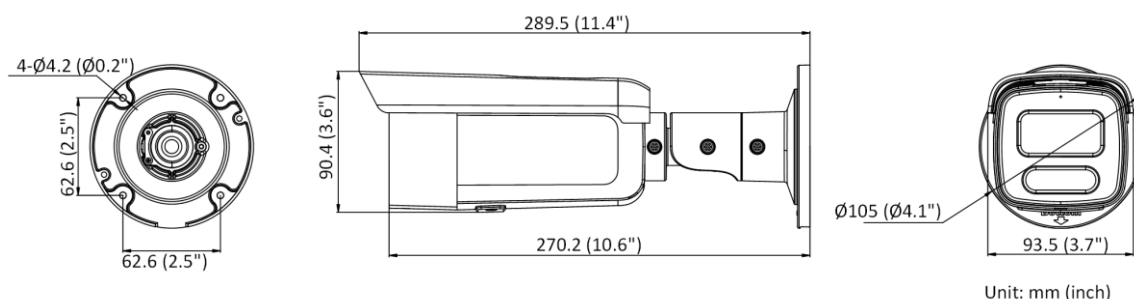

Level	Description
Top-level protection	Hikvision products at this level are equipped for use in areas where professional anti-corrosion protection is a must. Typical application scenarios include coastlines, docks, chemical plants, and more.
Moderate protection	Hikvision products at this level are equipped for use in areas with moderate anti-corrosion demands. Typical application scenarios include coastal areas about 2 kilometers (1.24 miles) away from coastlines, as well as areas affected by acid rain.
No specific protection	Hikvision products at this level are equipped for use in areas where no specific anti-corrosion protection is needed.

Available Model

DS-2CD2T47G2H-LISU/SL(2.8mm)

DS-2CD2T47G2H-LISU/SL(4mm)

Dimension

Accessory

Optional

DS-1275ZJ-SUS Vertical Pole Mount	DS-1276ZJ-SUS Corner Mount	DS-1260ZJ Junction Box	DS-1280ZJ-S Junction Box	DS-1275ZJ-S-SUS Vertical Pole Mount

Headquarters

No.555 Qianmo Road, Binjiang District,
Hangzhou 310051, China
T +86-571-8807-5998
www.hikvision.com

Follow us on social media to get the latest product and solution information.

Hikvision

HikvisionHQ

HikvisionHQ

Hikvision_Global

Hikvision
Corporate Channel

hikvisionhq