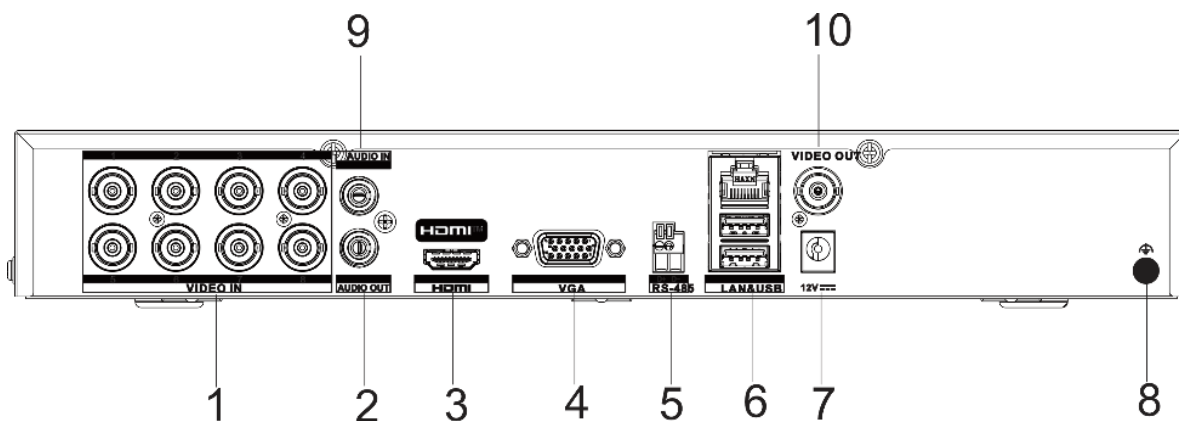

Physical Interface

No.	Description	No.	Description
1	Video in	6	LAN network interface and USB interface
2	Audio out	7	12 VDC power input
3	HDMI interface	8	GND
4	VGA interface	9	Audio in
5	RS-485 interface	10	Video out

Available Model

iDS-7208HUHI-M1/X

Headquarters

No.555 Qianmo Road, Binjiang District,
Hangzhou 310051, China
T +86-571-8807-5998
www.hikvision.com

Follow us on social media to get the latest product and solution information.

Hikvision

HikvisionHQ

HikvisionHQ

Hikvision_Global

Hikvision Corporate Channel

hikvisionhq