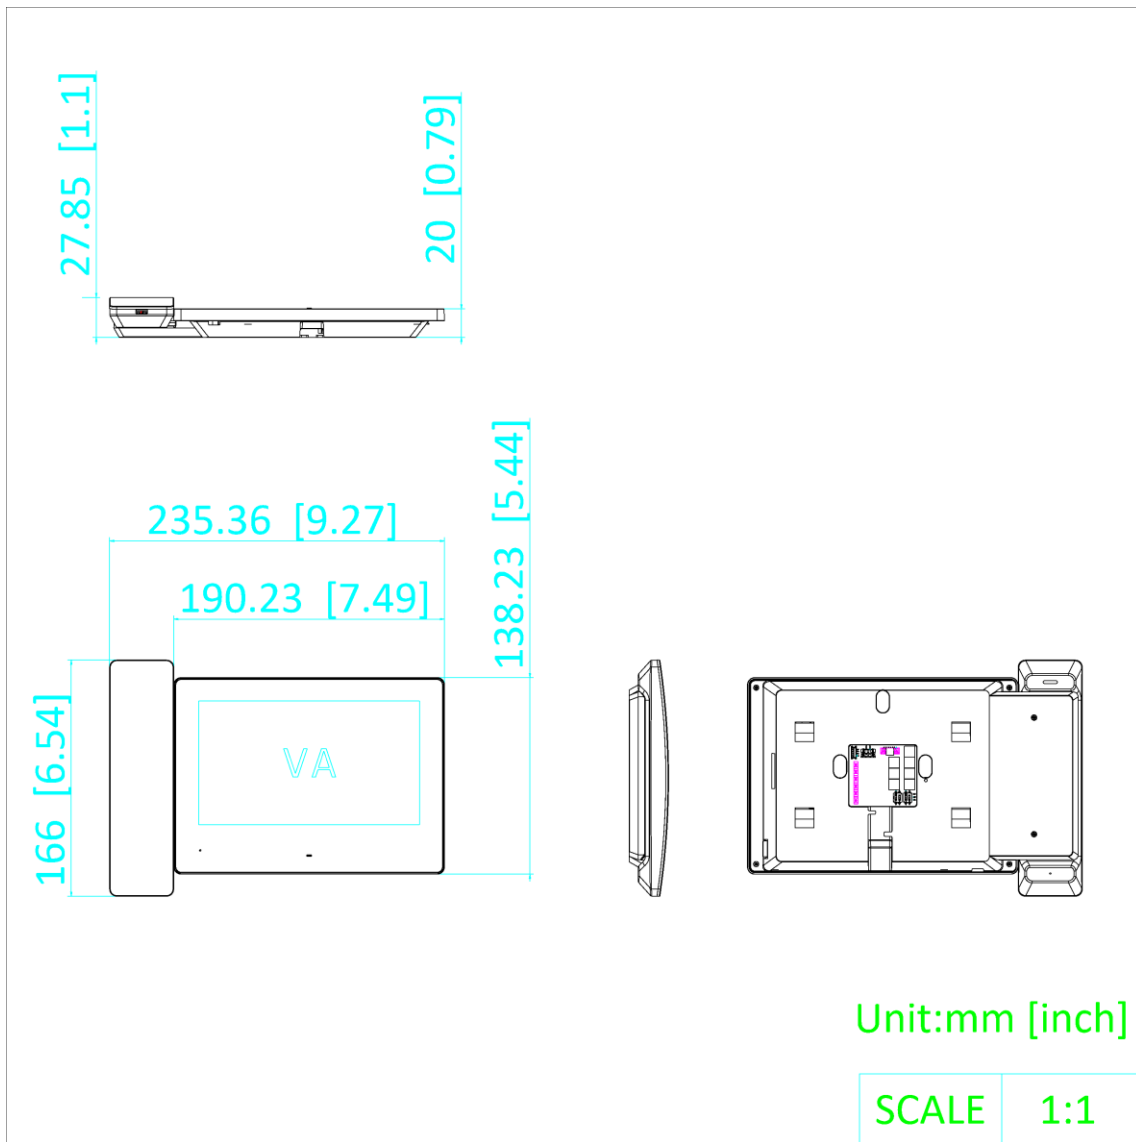

▪ Specification

System parameters	
Operating system	Embedded Linux operation system
ROM	32 MB
RAM	128 MB
CPU	Embedded processor
Display parameters	
Screen size	7-inch
Operation method	Capacitive touch screen
Type	Colorful TFT screen
Resolution	1024 × 600
Video parameters	
Video compression standard	/
Lens	/
FOV	/
WDR	/
Resolution	/
Focal length	/
Audio parameters	
Audio input	1 Built-in omnidirectional microphone
Audio compression standard	G.711 U G.711 A
Audio output	1 Built-in loudspeaker
Audio compression bitrate	64 Kps
Audio quality	Noise suppression and echo cancellation
Volume adjustment	Adjustable
Capacity	
Event capacity	200 captured pictures (with TF card)
Linked indoor extensions capacity	3
Network parameters	
Communication protocol	TCP/IP, RTSP
Wi-Fi standard	2.4 GHz, IEEE802.11b, IEEE802.11g, IEEE802.11n
3G/4G standard	/
Zigbee	/
Device interfaces	
Alarm input	1
TAMPER	/
RS-485	/
USB	/
TF card	Max to 128 G, SD 2.0 or lower version
Alarm output	/
DIP switch	5 decimal DIP switch and 4 binary DIP switch
Power supply input	48V, powered by DS-KAD7060EY or DS-KAD7061EY
Two-wire IP interface	2, 1 for input 1 for output

▪ Available Model

DS-KH7300EY-WTHE2/White

▪ Dimension

Headquarters

No.555 Qianmo Road, Binjiang District,
Hangzhou 310051, China
T +86-571-8807-5998
www.hikvision.com

Follow us on social media to get the latest product and solution information.