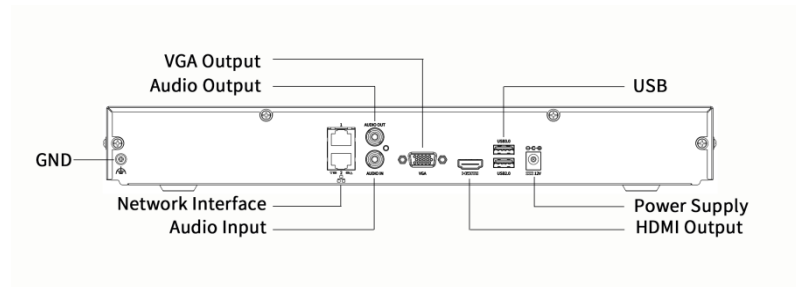

USB	Front panel: 1 x USB2.0; Rear panel: 1 x USB2.0, 1 x USB3.0
RS485	N/A
RS232	N/A
Alarm In	N/A
Alarm Out	N/A
Power Supply	DC 12V/3A
Working Environment	Description
Working Temperature	-10 °C ~ + 55 °C (+14 °F ~ +131 °F)
Working Humidity	≤ 90% RH (non-condensing)
Power Consumption (without HDD)	≤ 12W
Dimensions	Description
Weight (without HDD)	≤ 2Kg (4.4lb)
Dimensions	380mm × 315mm × 53mm (15.0"×12.4"×2.1")
Certification	Description
Certification	CE; FCC; UL; RoHS; WEEE
CE	EN 55032, EN 61000-3-3, EN IEC 61000-3-2, EN 55035
FCC	Part15 Subpart B

Dimensions

Accessories

RM-1U-380

2 HDD 1U NVR Rack Mount

Rear Panel

Zhejiang Uniview Technologies Co., Ltd.

No. 369, Xietong Road, Xixing Sub-district, Binjiang District, Hangzhou City, 310051, Zhejiang Province, China