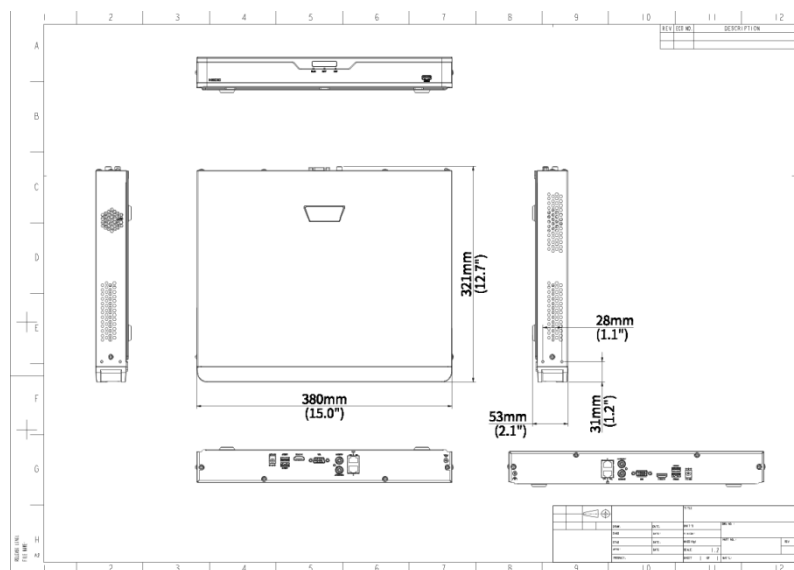

USB	Front panel: 1 x USB2.0; Rear panel: 1 x USB2.0, 1 x USB3.0
RS485	N/A
RS232	N/A
Alarm In	N/A
Alarm Out	N/A
Power Supply	DC 12V/3A
Working Environment	Description
Working Temperature	-10 °C ~ + 55 °C (+14 °F ~ +131 °F)
Working Humidity	≤ 90% RH (non-condensing)
Power Consumption (without HDD)	≤ 12W
Dimensions	Description
Weight (without HDD)	≤ 2Kg (4.4lb)
Dimensions	380mm × 315mm × 53mm (15.0"×12.4"×2.1")
Certification	Description
Certification	CE; FCC; UL; RoHS; WEEE
CE	EN 55032, EN 61000-3-3, EN IEC 61000-3-2, EN 55035
FCC	Part15 Subpart B

Dimensions