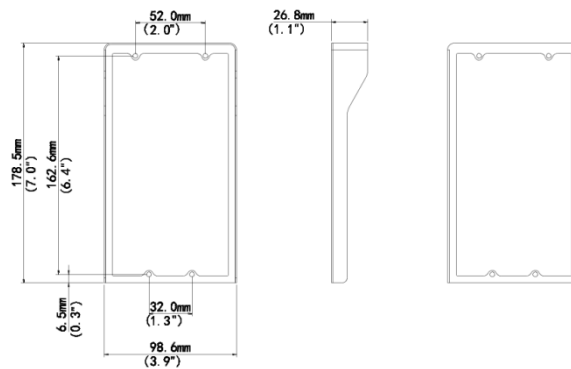

Sunshade

EP-CS202

Overview

EP-CS202 is a sunshade used for villa door stations.

Features

- Compatible with OEU-202S-HMK2 and OEU-202S-HMK4 villa door stations.

Specifications

Hardware Specification	Description
Material	Metal
Dimensions (L x W x H)	98.6mm x 26.8mm x 178.5mm
Mount method	Wall mount
Weight	84.4g
Specification index	Description
Application scenario	Indoor, outdoor

Ordering Info

Product Model	Description
EP-CS202	202 Door Stations Sunshade(Metal)

Dimensions

Zhejiang Uniview Technologies Co., Ltd.

No. 369, Xietong Road, Xixing Sub-district, Binjiang District, Hangzhou City, 310051, Zhejiang Province, China