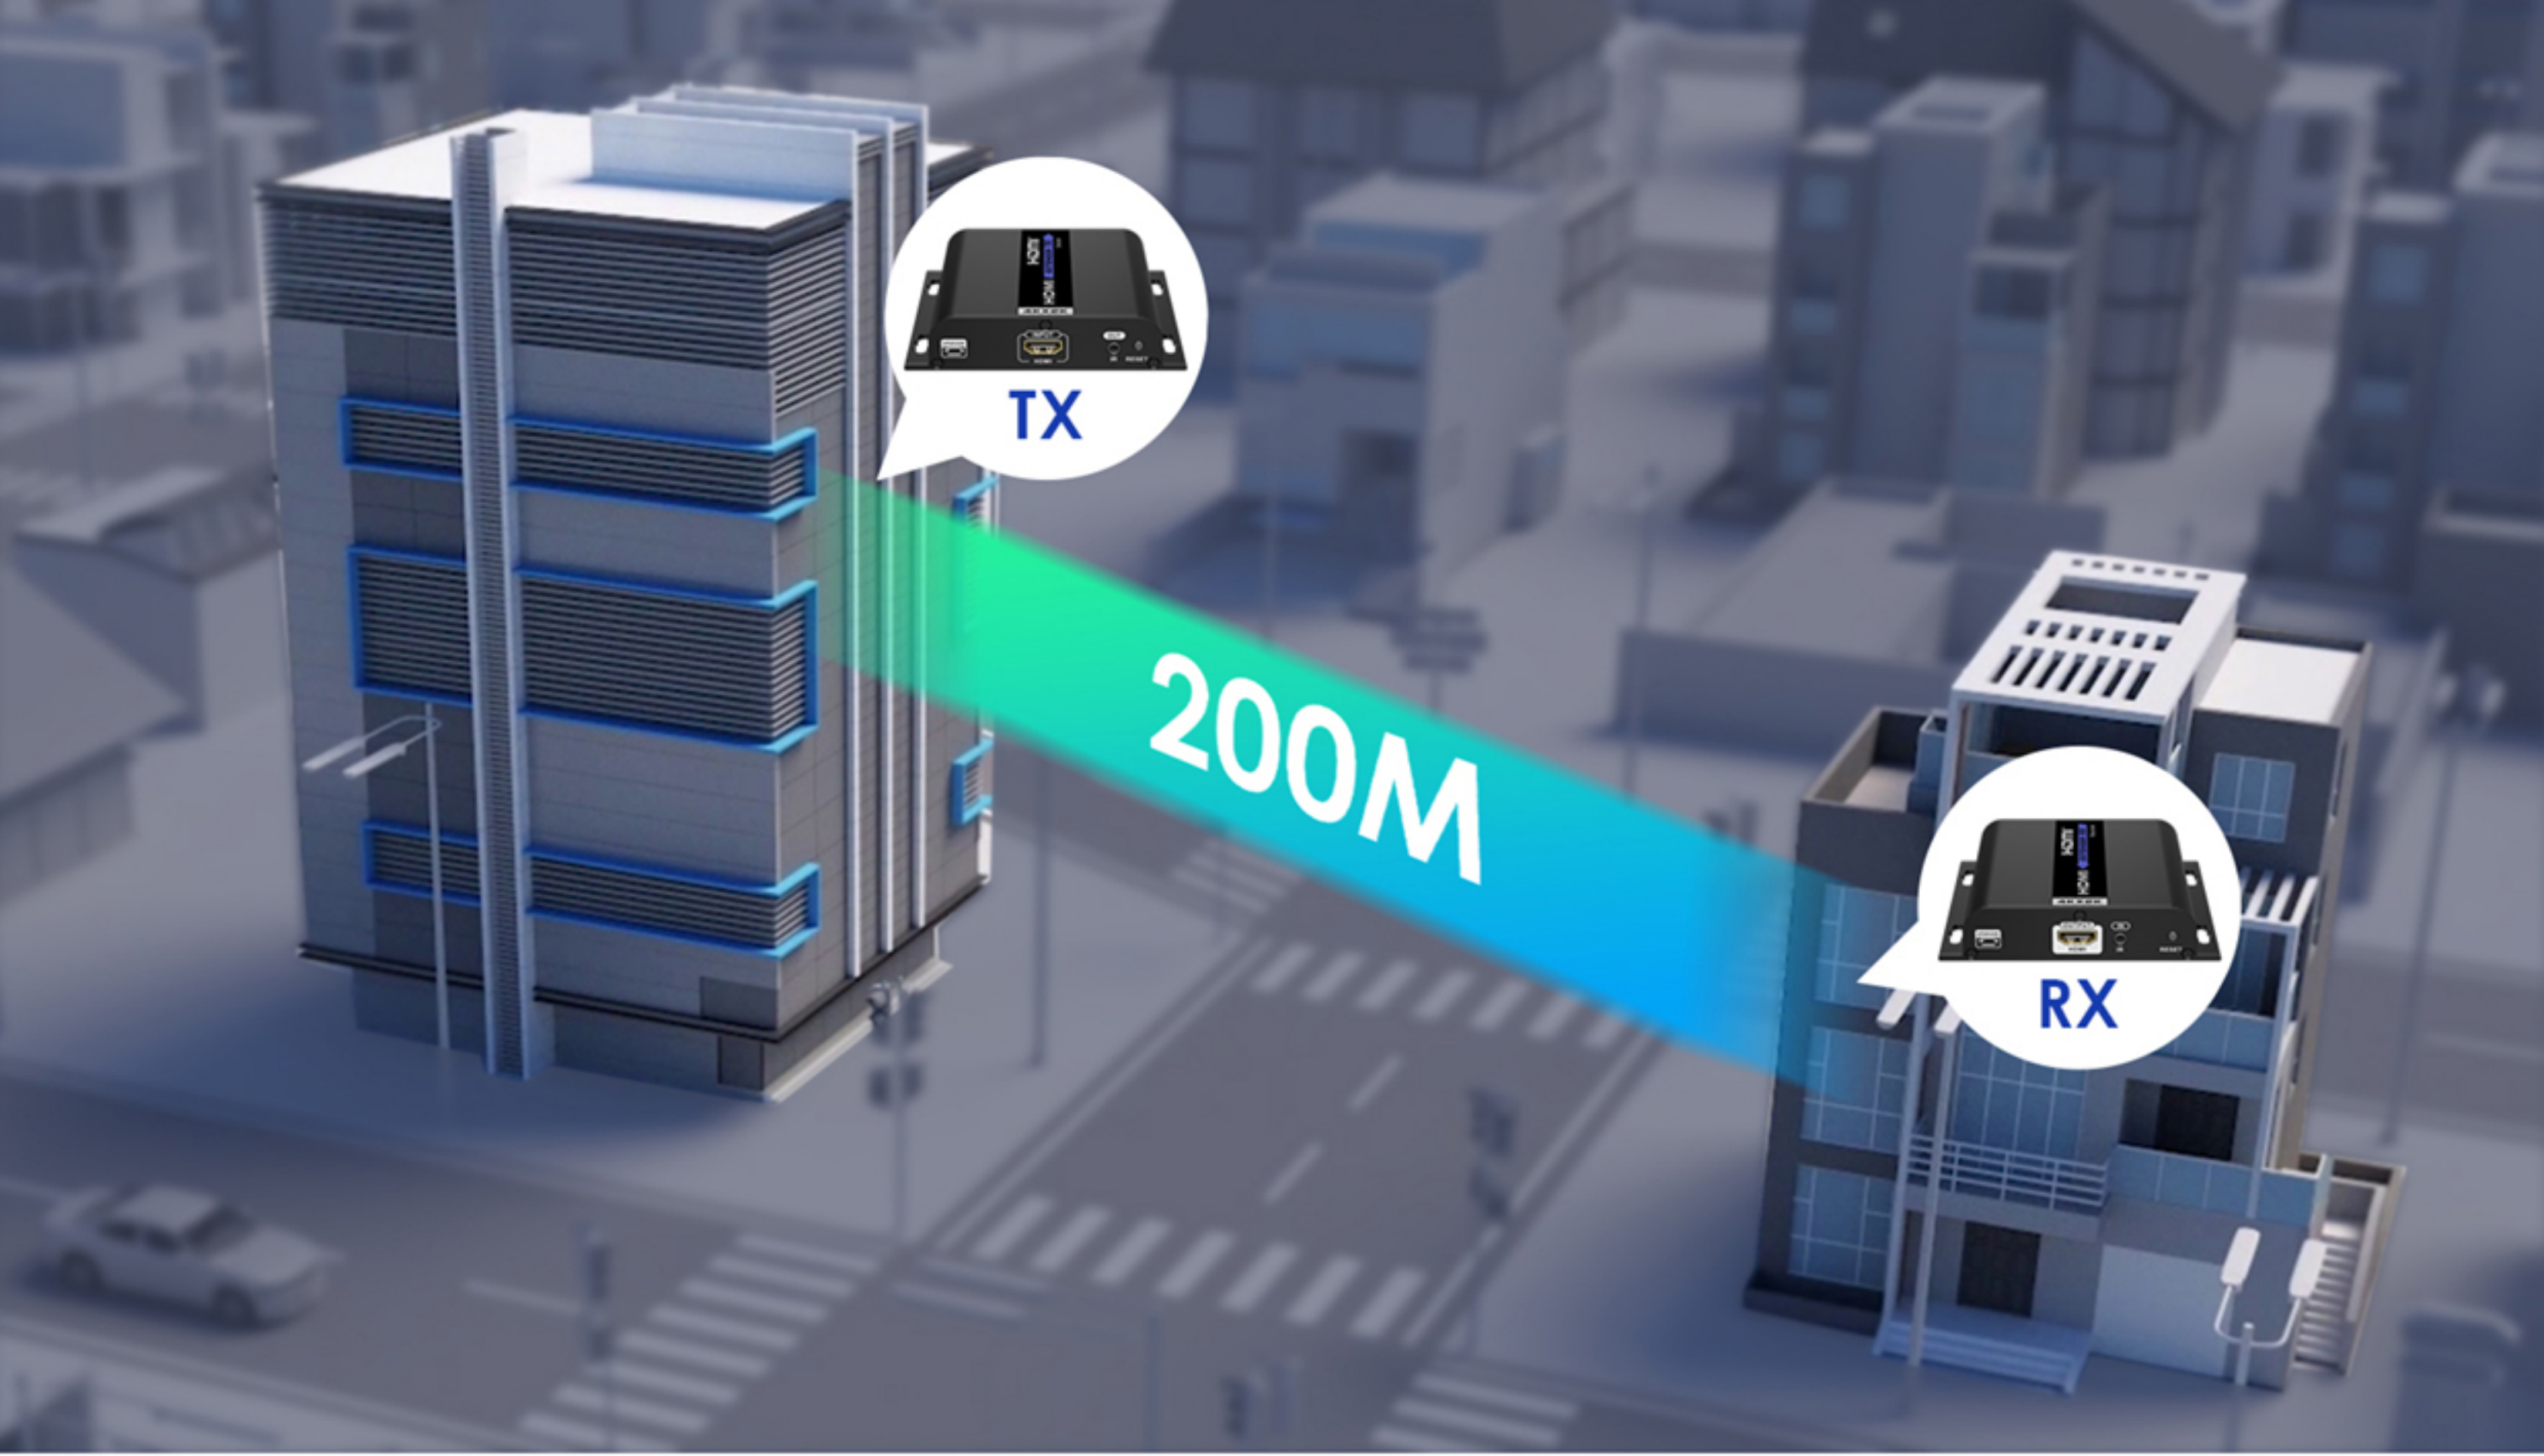

Up to 200M Transmission Range One-to-One