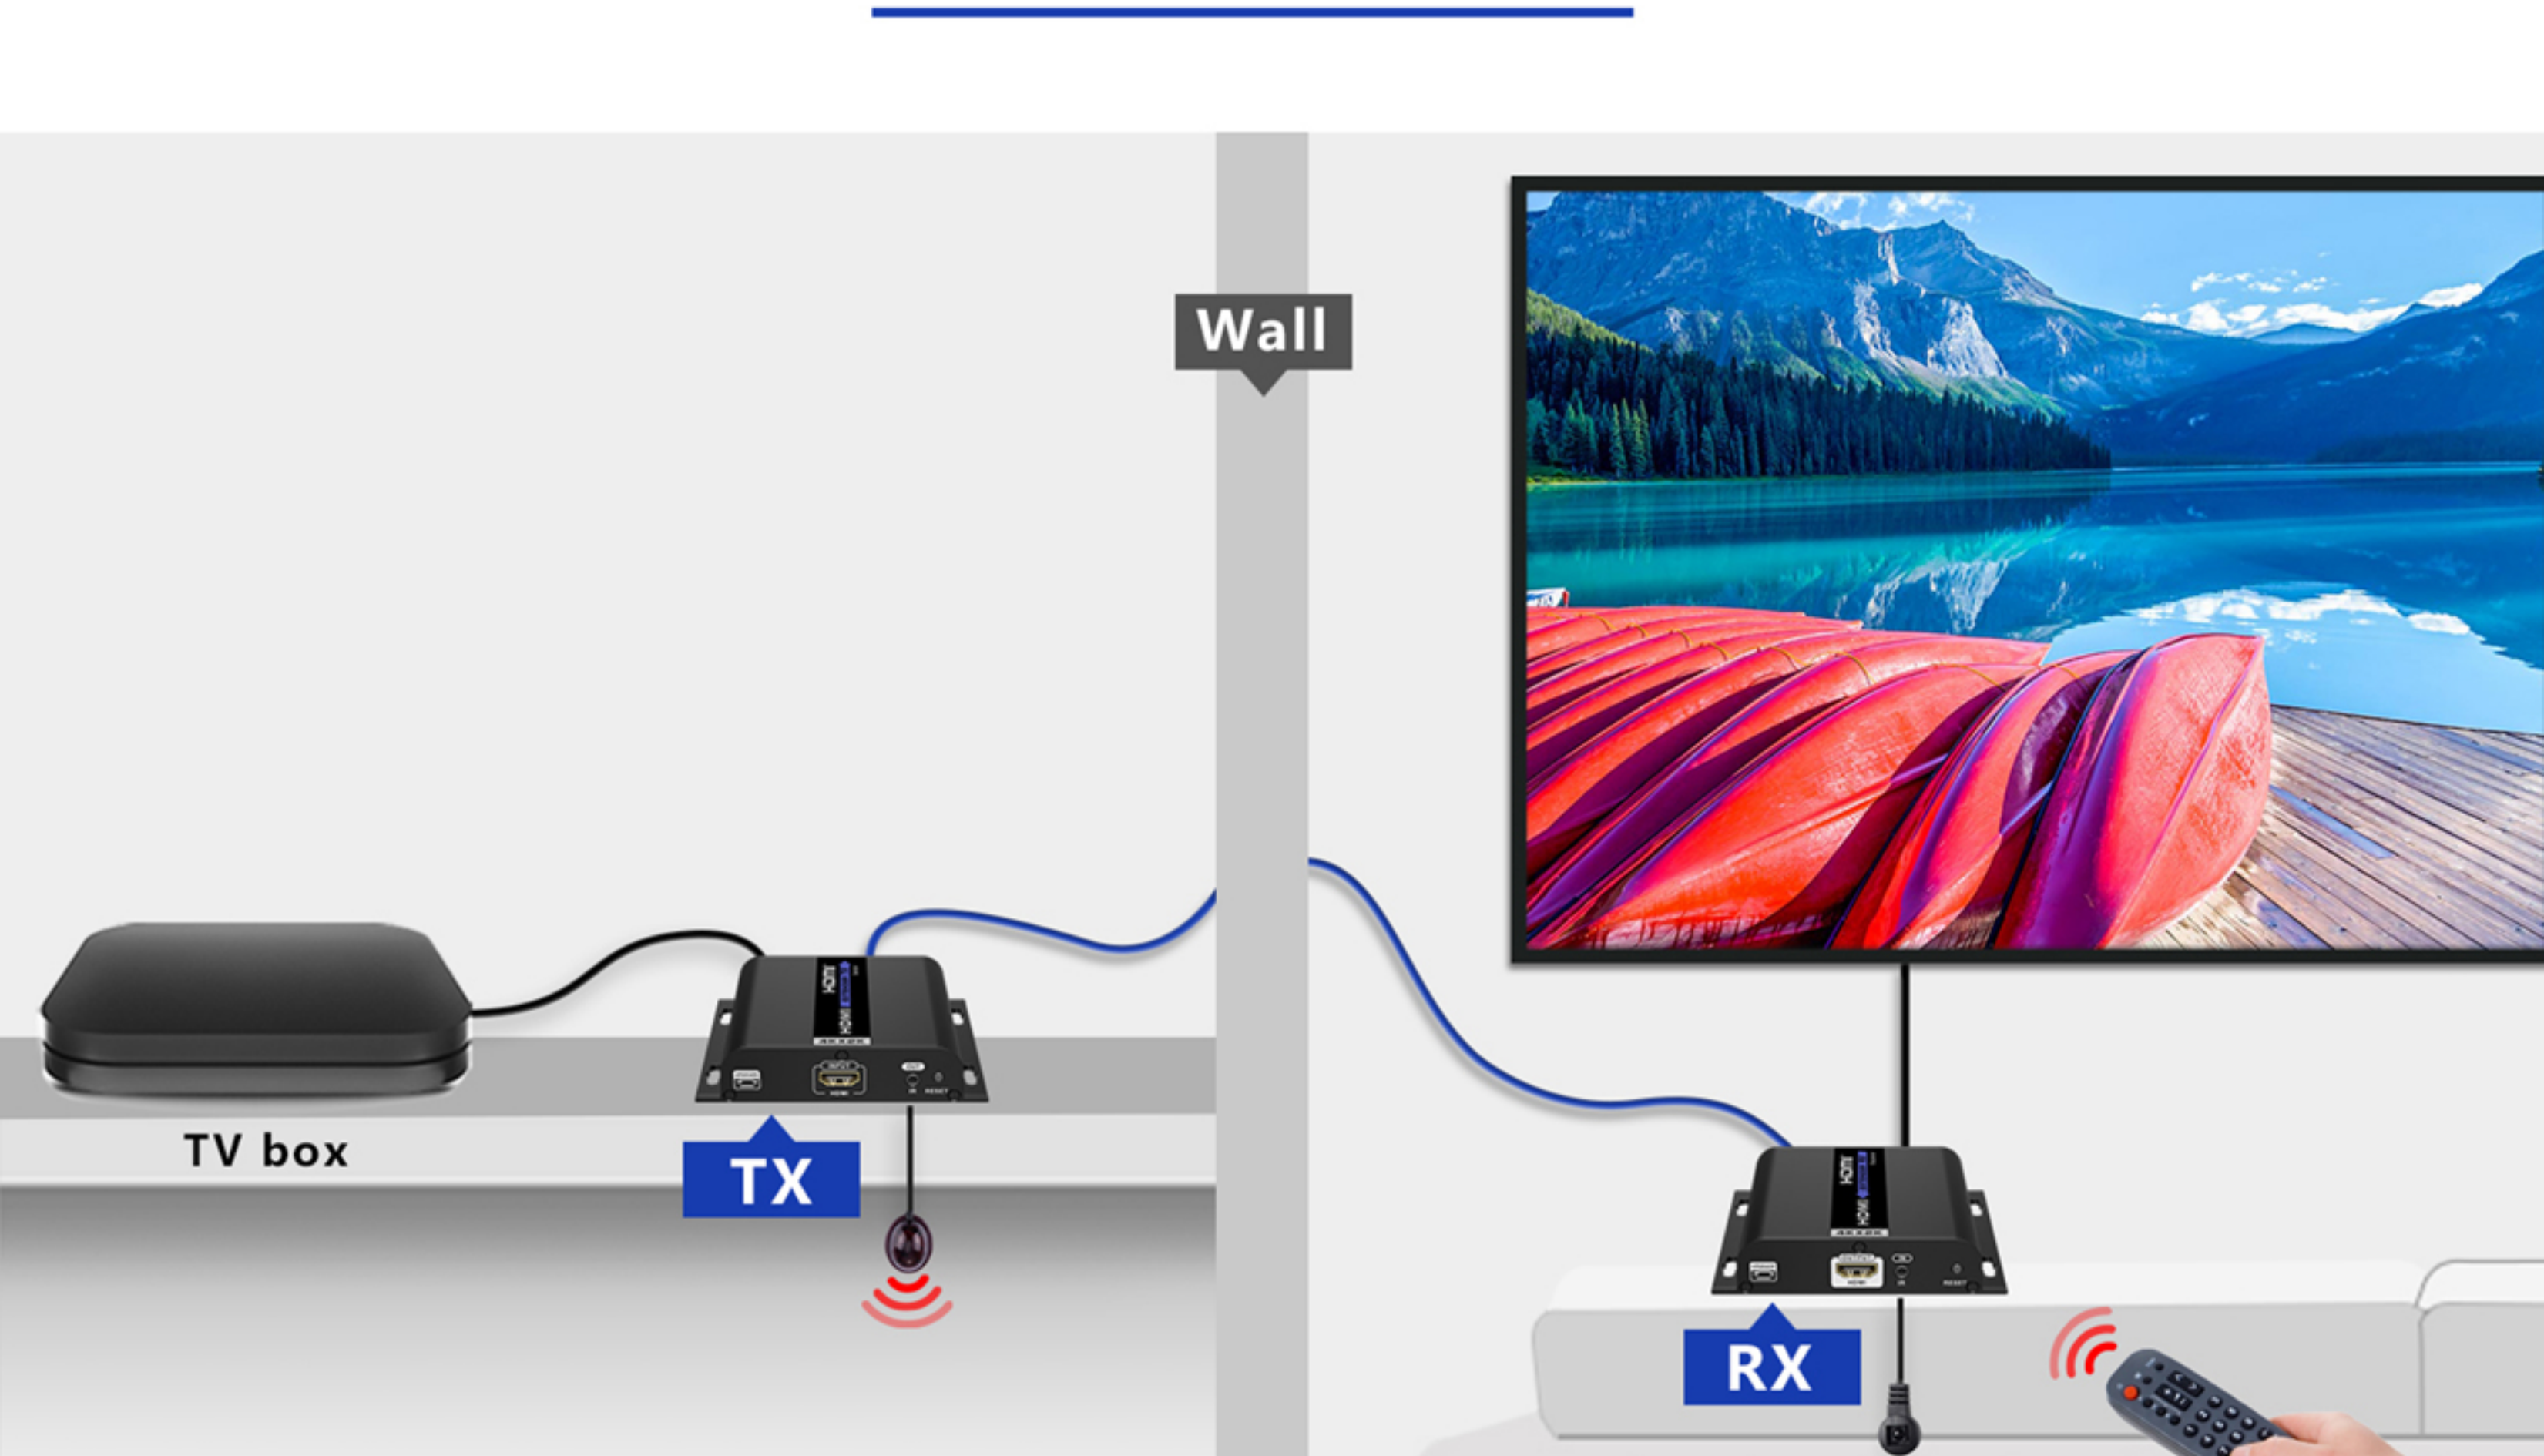

Remote IR Return Control

The source device can be controlled from a remote display location via an infrared return channel without the need for additional equipment.