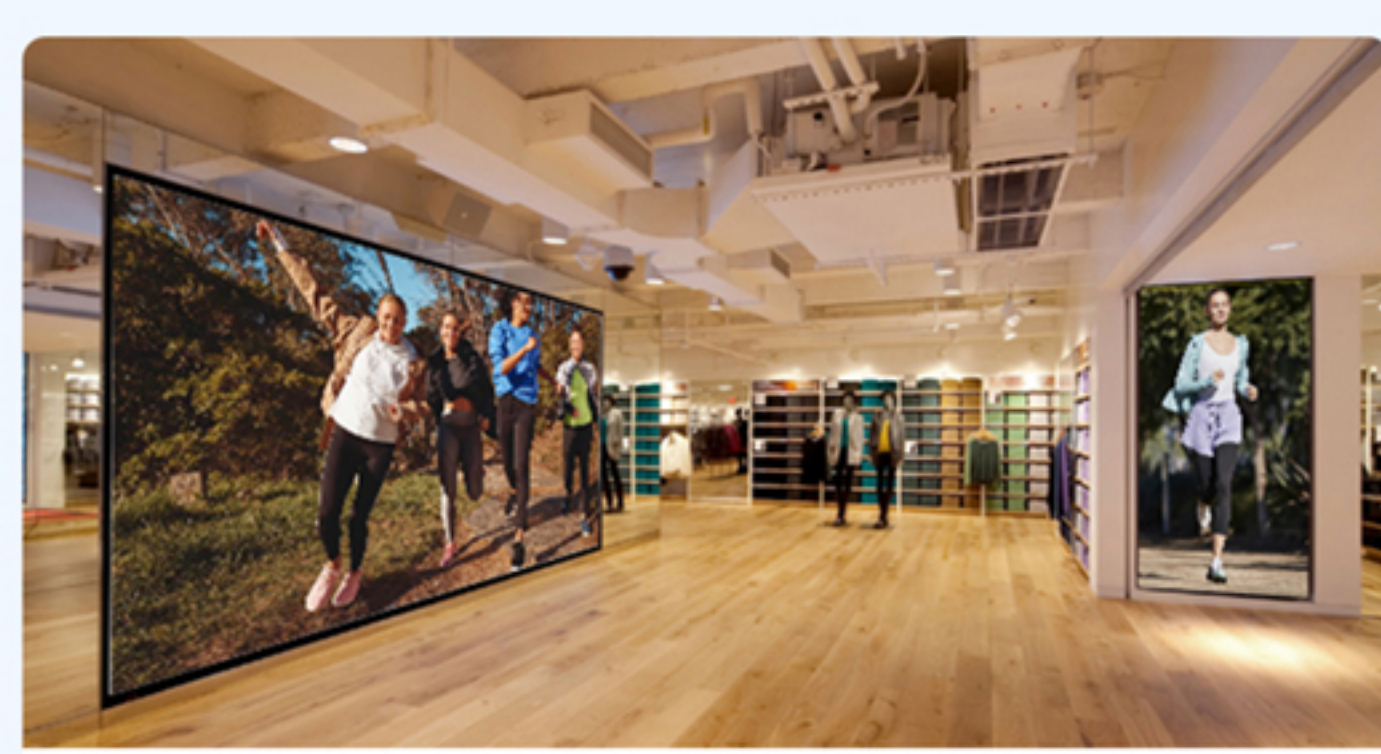

Economical 4K@30Hz over IP HDMI Extender

Retail Store & Shopping Mall