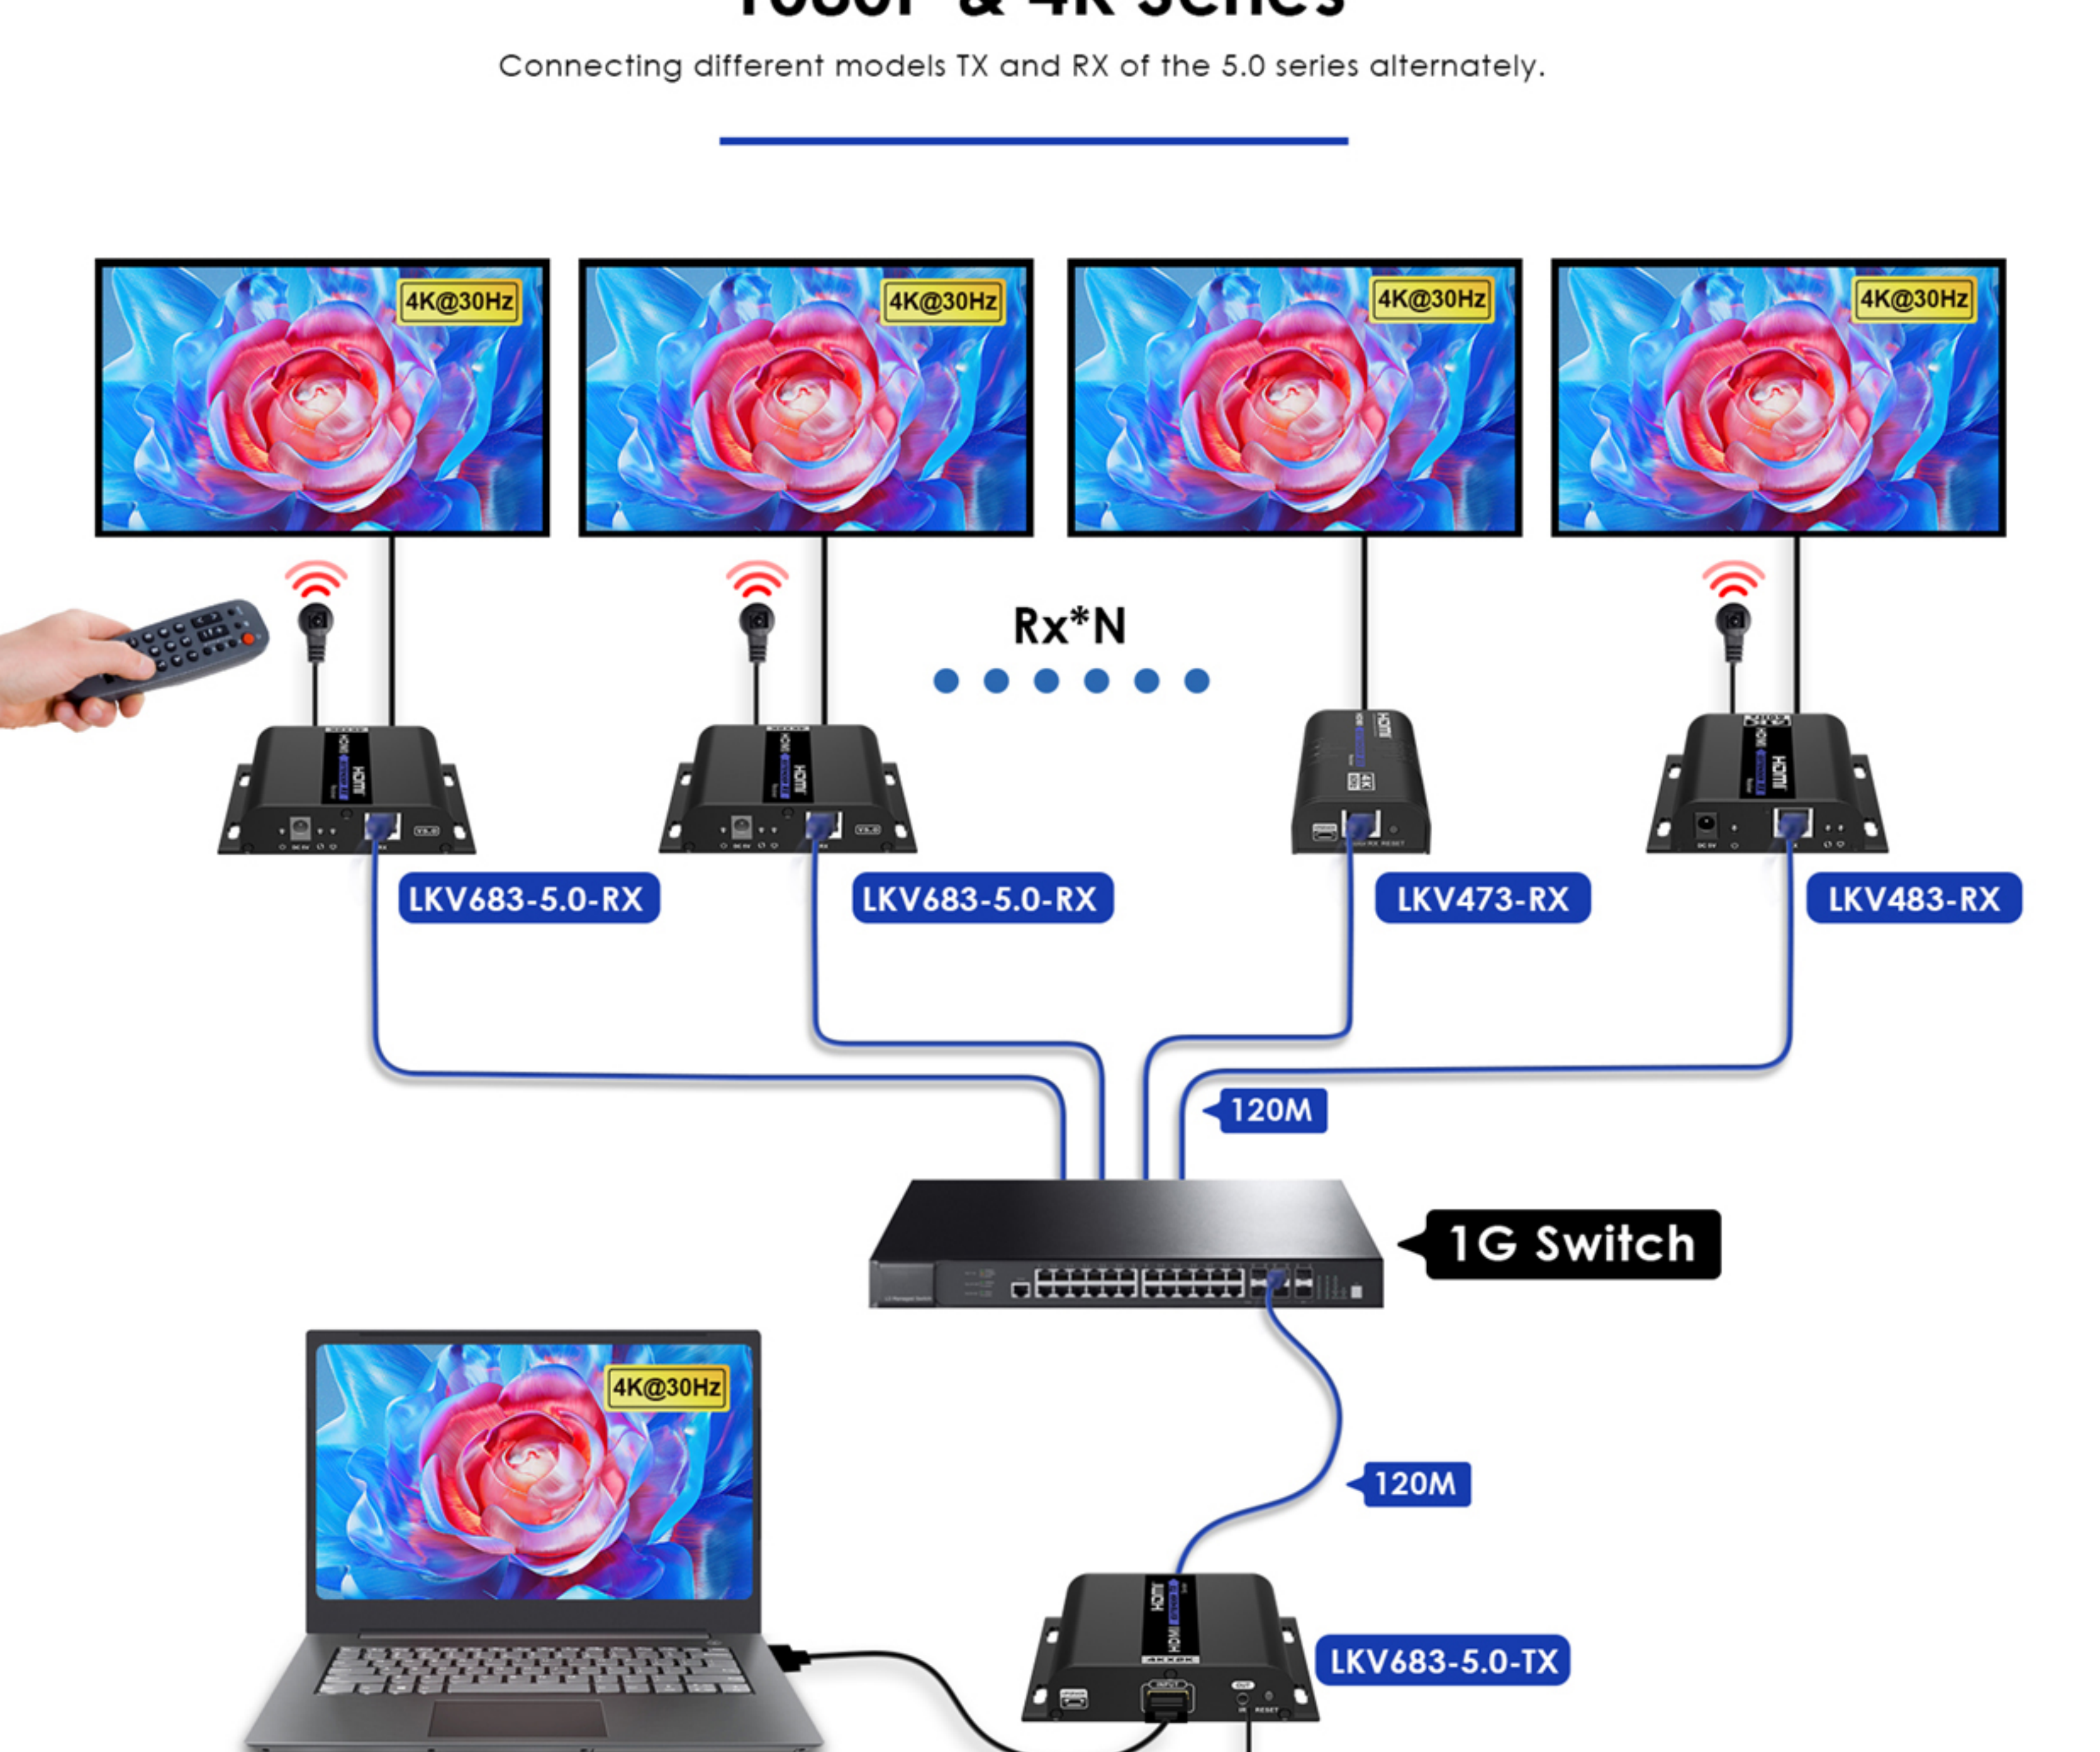

Seamless Interconnect & Integrate 1080P & 4K Series