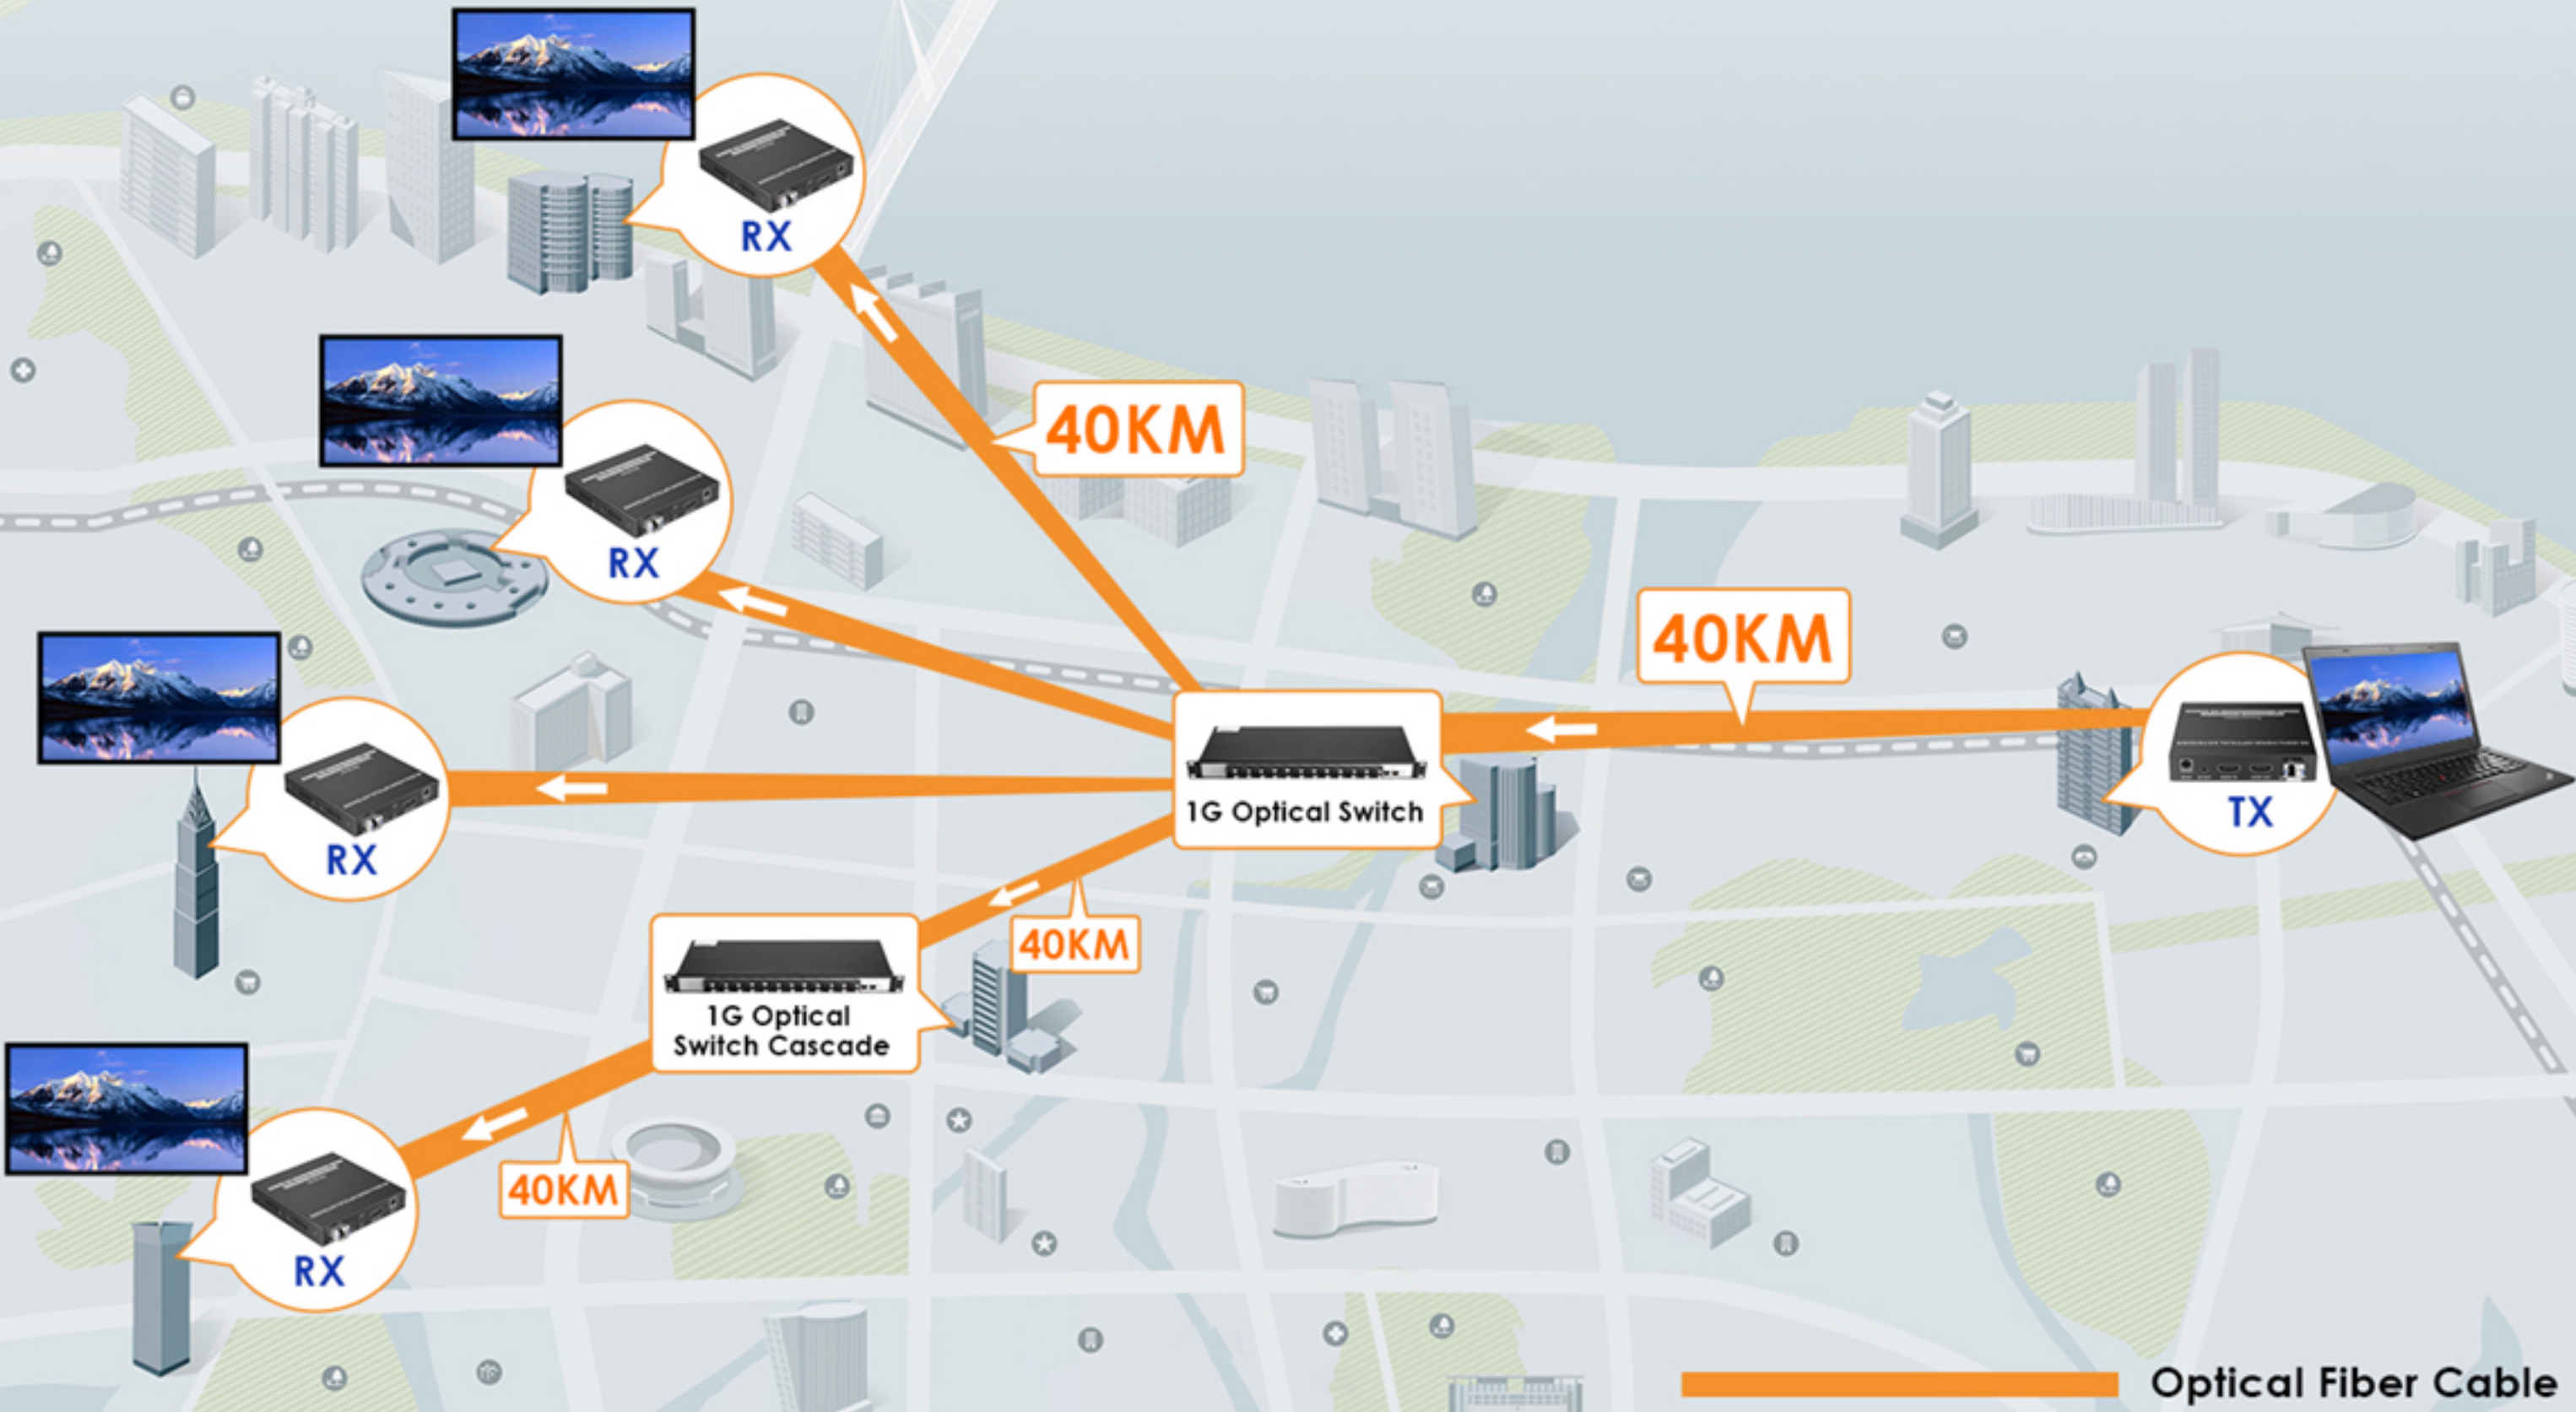

LKV982

4K@60Hz

4K@60Hz 40KM HDMI over 1G IP Optical Extender

ipcolor
STREAM

Note: Also supports switches cascading connection.

TX

RX