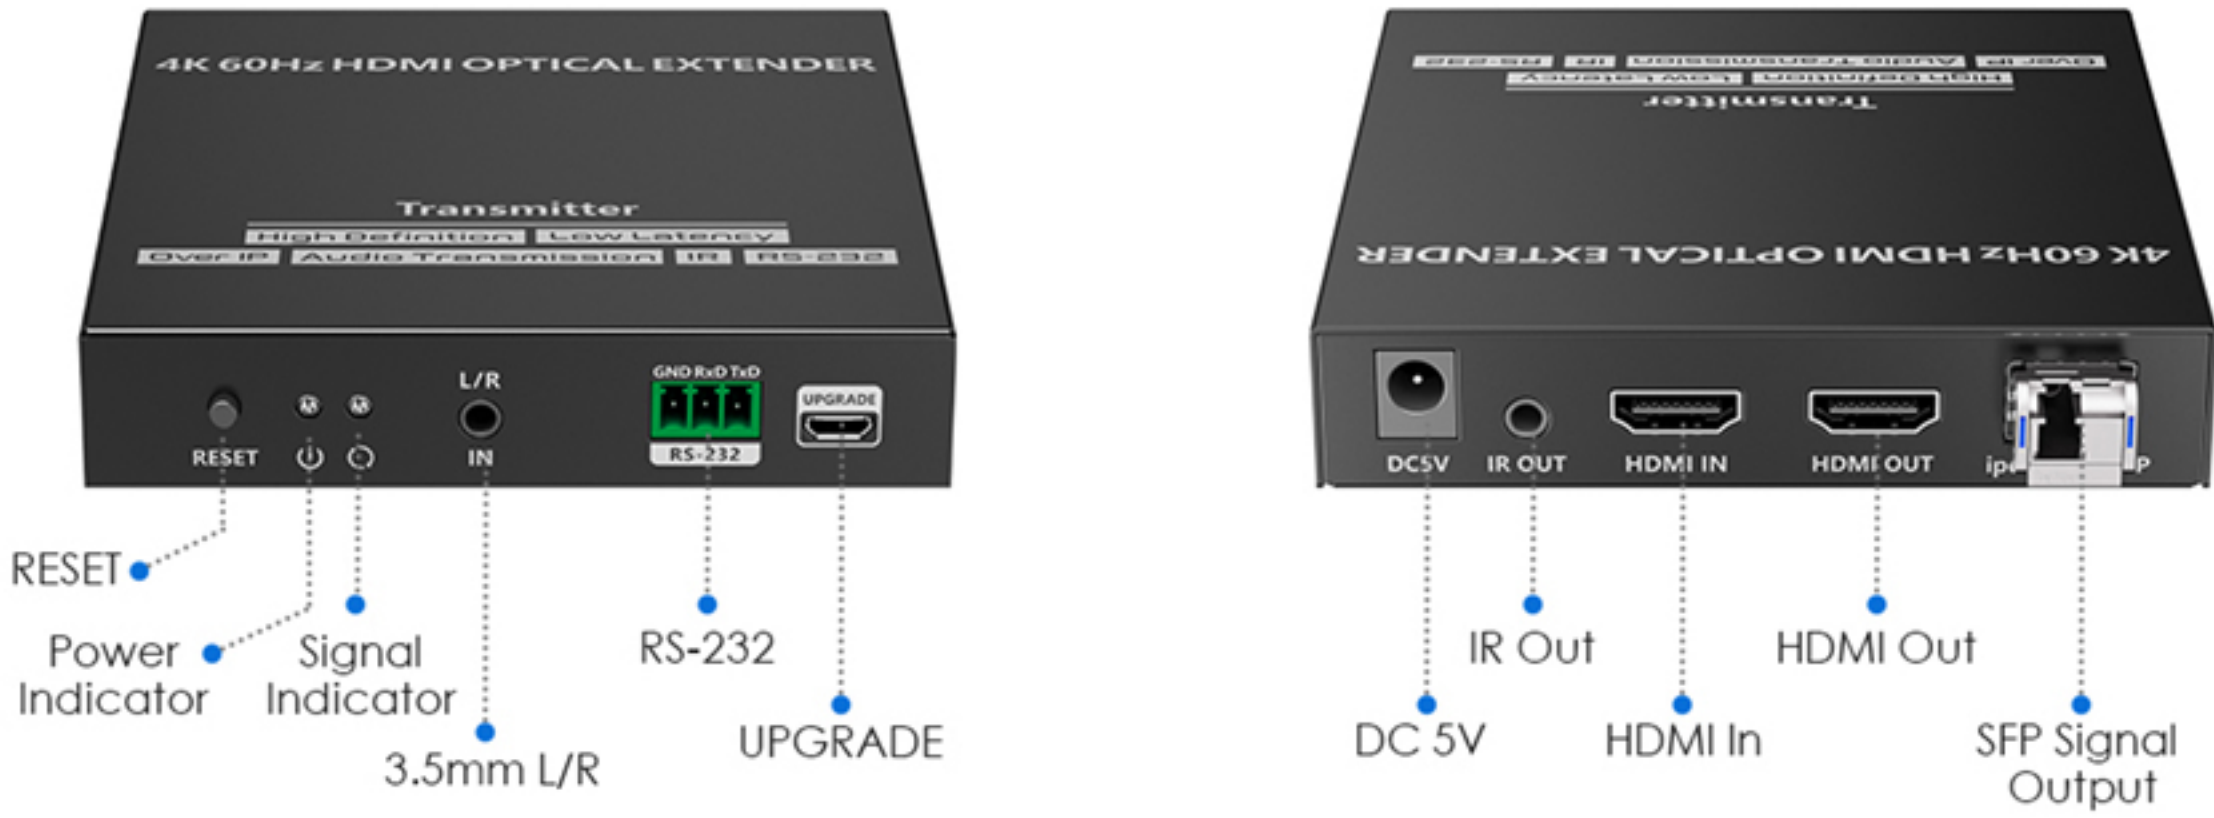

LKV982

4K@60Hz

4K@60Hz 40KM HDMI over 1G IP Optical Extender

ipcolor
STREAM

Note: Also supports switches cascading connection.

TX

RX