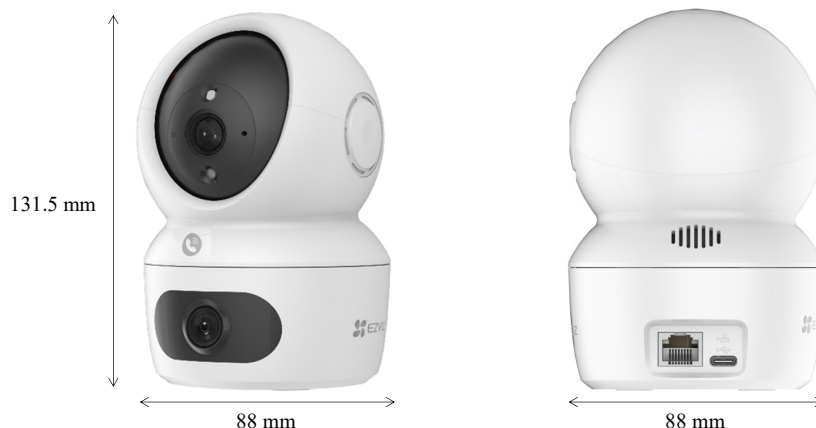

CS-H7c-R101-8H44WF

Smart Wi-Fi Pan & Tilt Camera

Introduction

EZVIZ products have been designed for your entertainment, communication and security. When you install the EZVIZ App on your smartphone or tablet, EZVIZ devices will be connected to the cloud via their QR code and will immediately be online. With EZVIZ you can talk to your loved ones, watch your child's progress when you are away, keep an eye on your home, interact with your four-legged friends and prevent household accidents.

Main Features

- Motorized Pan and Tilt 360° Visual Coverage
- Fixed Lens: 2.8mm@F1.6, FOV:108°
- Smart Color Night Vision (Color Vision: 5m, IR Vision: 10m)
- Human Shape Detection
- Loud Noise Detection
- D-WDR
- 2.4/5GHz Dual Band Wi-Fi 6
- Dual 2K+ Resolution
- Pan & Tilt Lens: 6mm@F1.6, FOV: 60°
- Two-Way Calling with Touch Button
- Human Shape Tracking
- Patrol Mode
- Sleep Mode
- Supports Micro SD Card (512GB) & EZVIZ Cloud Storage

Dimension