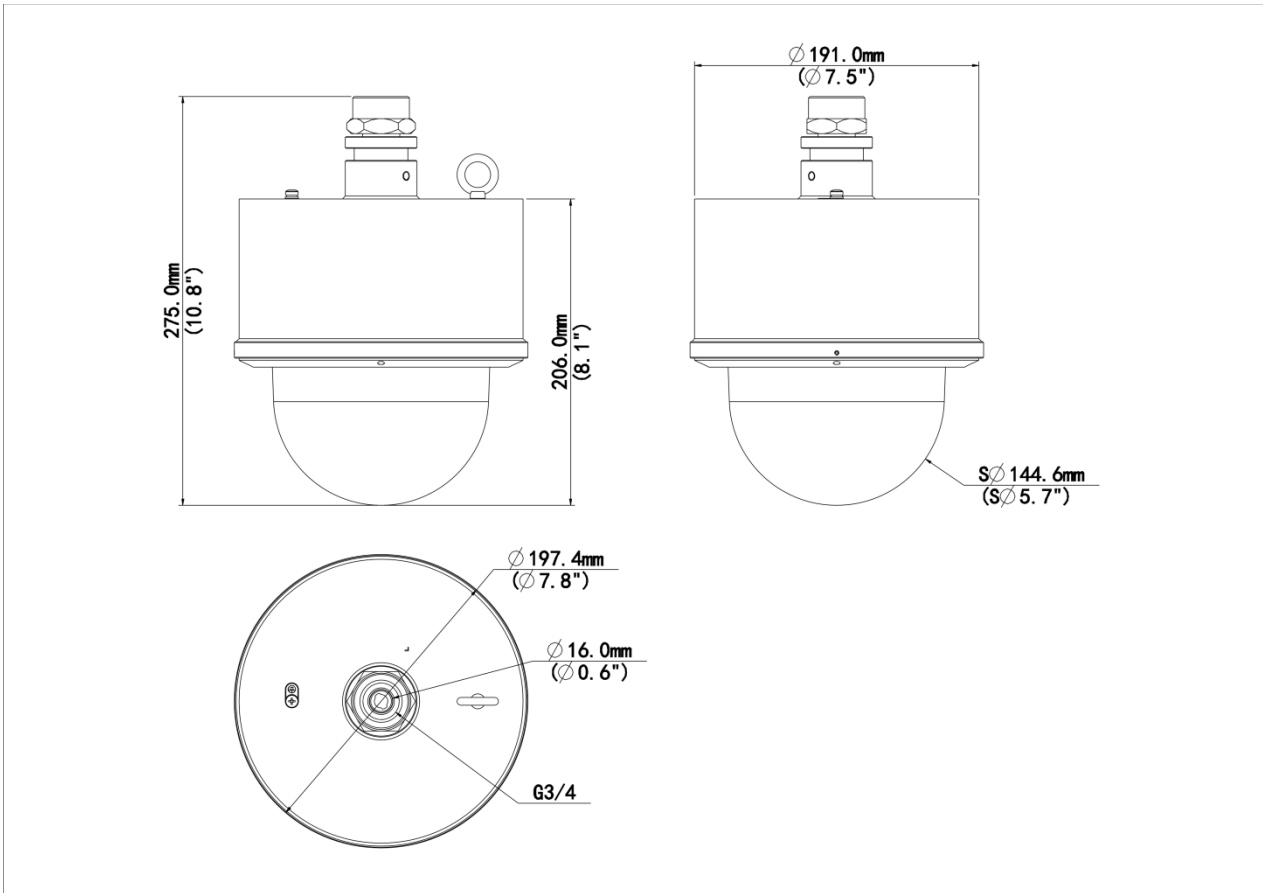

NDA Compliant	Support

Dimensions

Zhejiang Uniview Technologies Co., Ltd.

- <http://www.uniview.com>
- overseasbusiness@uniview.com; globalsupport@uniview.com
- No. 369, Xietong Road, Xixing Sub-district, Binjiang District, Hangzhou City, 310051, Zhejiang Province, China

©2023-2025 Zhejiang Uniview Technologies Co., Ltd. All rights reserved.
*Product specifications and availability are subject to change without notice.
*Despite our best efforts, technical or typographical errors may exist in this document.
Uniview cannot be held responsible for any such errors and reserves the right to change the contents of this document without prior notice.